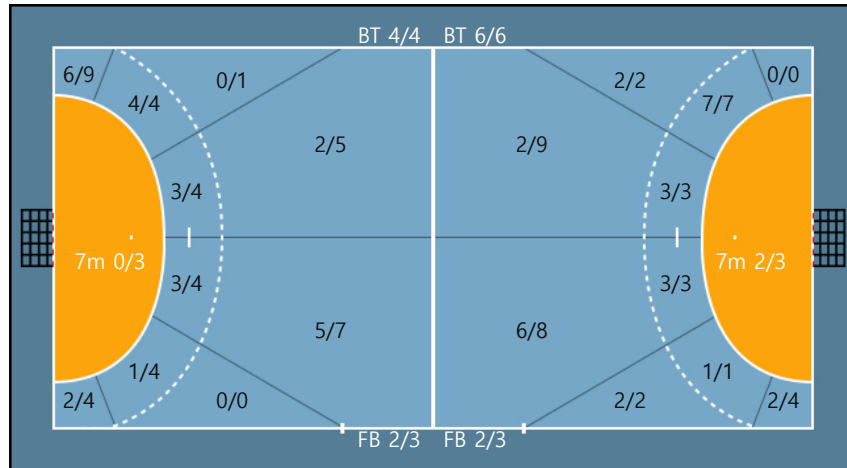

Missed: 2

29. 신다래		
3/3	3/3	0/0
0/1	0/0	0/1
1/1	0/0	1/2

Team

Goals / Shots

Team		
5/6	3/4	3/3
0/1	0/0	0/1
6/9	1/2	8/12

Missed: 6 Post: 1 Blocked: 3

Offense

Defense