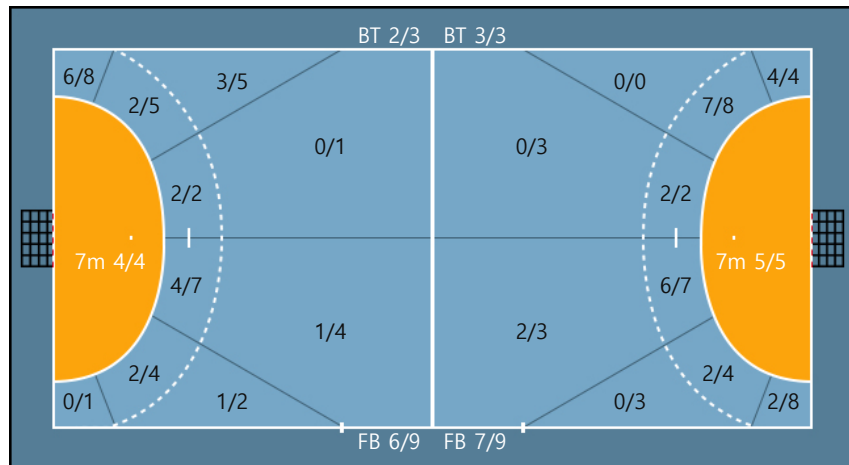

31. 최지혜		
2/2	0/1	1/2
0/0	0/0	0/0
1/1	1/1	2/2

Missed: 3 Post: 1

Blocked: 1

Team

Goals / Shots

Team		
7/7	0/1	4/5
0/1	0/0	1/2
3/5	1/1	9/10

Missed: 5 Post: 6 Blocked: 4

Offense