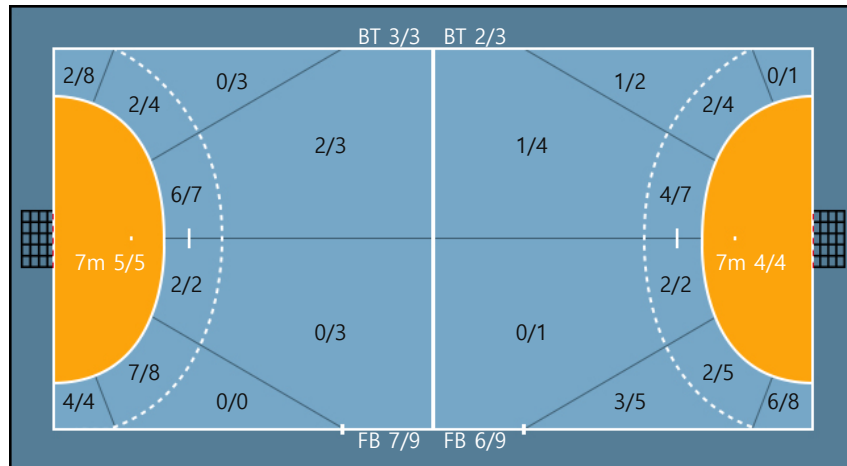

[SK 핸드볼 코리아리그(일반부)]

Shot Distribution

2023. 02. 12 14:00 SK핸드볼경기장

Referees : 이은하 / 이형철
Technical officer : 김국환 / 이향걸
MVP : 23. 김민서(삼척시청)

경남개발공사

25

11 : 19
14 : 11

30

삼척시청

삼척시청

Players

Goals / Shots

6. 연수진		
0/0	0/0	0/0
0/0	0/0	0/0
0/0	0/0	0/0

7. 김소연		
0/0	0/0	3/3
0/0	0/0	0/0
1/1	0/0	2/2

9. 김은아		
0/0	0/0	1/2
0/0	0/0	0/0
1/1	0/0	1/2

10. 이재영		
0/0	0/0	0/0
0/0	0/0	0/0
0/0	0/0	0/0

11. 김윤지		
0/0	0/0	0/0
0/0	0/0	0/0
0/0	0/0	0/0

Blocked: 5

12. 박미라		
0/0	0/0	0/0
0/0	0/0	0/0
0/0	0/0	0/0

14. 박은수		
1/1	0/0	0/0
0/0	0/0	0/0
0/0	0/0	1/1

16. 박새영		
0/0	0/0	0/0
0/0	0/0	0/0
0/0	0/0	0/0

21. 김가영		
0/0	0/0	0/0
0/0	0/0	0/0
0/0	0/0	0/0

23. 김민서		
7/7	0/0	1/2
0/0	0/0	0/0
2/2	1/1	1/1

Missed: 1 Blocked: 1

Missed: 1

26. 강은서		
2/2	0/0	0/1
0/0	0/0	0/1
0/0	0/0	0/2

27. 전지연		
2/3	0/1	0/0
0/0	0/0	0/1
0/0	0/0	0/1

28. 박소연		
0/0	0/0	0/0
0/0	0/0	0/1
0/0	0/0	0/0

29. 김탁연		
0/0	0/0	0/0
0/0	0/0	0/0
0/0	0/0	0/0

31. 김보은		
2/2	0/0	0/0
0/0	0/0	0/0
1/1	0/0	0/1

Blocked: 1

Post: 1

Post: 1

88. 양처럼		
0/0	0/0	0/0
0/0	0/0	0/0
0/0	0/0	0/0

Team

Goals / Shots

Team		
14/15	0/1	5/8
0/0	0/0	0/3
5/5	1/1	5/10

Missed: 2 Post: 2 Blocked: 7

Offense

Defense

Goalkeepers

Goals / Shots

12. 박미라		
4/4	0/0	1/2
0/0	0/0	1/1
1/3	1/1	3/3

16. 박새영		
3/3	0/1	3/3
0/1	0/0	0/1
2/2	0/0	6/7