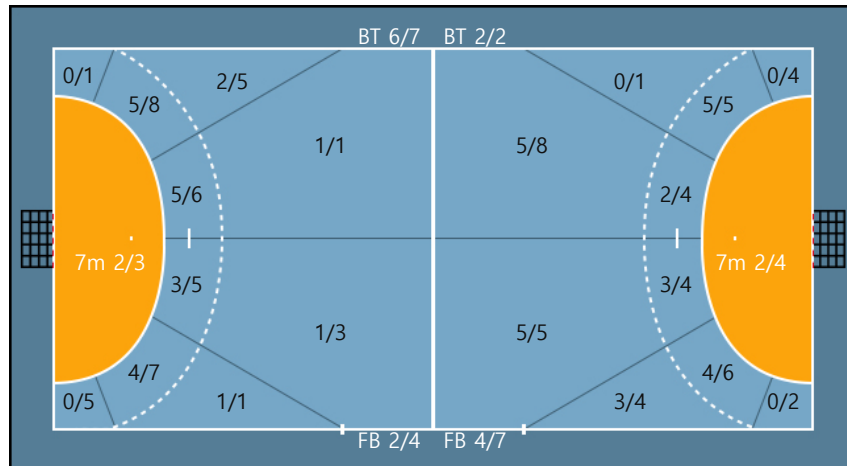

[SK 핸드볼 코리아리그(일반부)]

Shot Distribution

2023. 02. 12 16:00 SK핸드볼경기장

Referees : 이가을 / 차창환
Technical officer : 강태구 / 김국환
MVP : 88. 박조은(광주도시공사)

광주도시공사

29

12 : 14
17 : 10

24

SK슈가글라이더즈

SK슈가글라이더즈

Players

Goals / Shots

6. 최수지		
0/0	0/1	1/1
0/1	0/0	0/0
2/2	0/0	0/0

Missed: 1

7. 김수정		
0/0	0/0	0/0
0/0	0/0	0/0
0/0	0/0	0/0

8. 이한솔		
0/0	0/0	0/0
0/0	0/0	1/2
1/1	0/0	1/1

9. 신다빈		
0/0	0/0	0/0
0/0	0/0	0/0
0/0	0/0	0/0

12. 이민지		
0/0	0/0	0/0
0/0	0/0	0/0
0/0	0/0	0/0

15. 최수민		
0/0	1/1	0/1
0/3	0/0	0/1
2/3	0/0	0/1

17. 이현주		
0/0	0/0	0/0
0/0	0/0	0/1
1/1	0/0	0/0

Missed: 1 Post: 1

19. 김금정		
0/0	0/0	0/0
0/0	0/0	0/0
0/0	0/0	0/0

20. 김하경		
0/0	0/0	0/0
0/0	0/0	0/0
0/0	0/0	0/0

21. 심해인		
0/0	0/0	0/0
0/0	0/0	0/0
0/0	0/0	1/1

22. 배은비		
0/0	0/0	0/0
0/0	0/0	0/0
0/0	0/0	0/0

23. 송지은		
0/0	0/0	0/0
0/0	0/0	0/0
0/0	0/0	0/0

24. 권한나		
1/2	0/0	3/3
0/0	0/0	0/0
1/2	1/1	0/0

Post: 1 Blocked: 1

27. 김의진		
0/0	0/0	0/0
0/0	0/0	0/0
0/0	0/0	0/0

29. 유소정		
3/4	0/0	0/0
0/0	0/0	1/2
1/1	1/1	1/1

Missed: 2

86. 김수연		
0/0	0/0	0/0
0/0	0/0	0/0
0/0	0/0	0/0

Team

Goals / Shots

Team		
4/6	1/2	4/5
0/4	0/0	2/6
8/10	2/2	3/4

Missed: 4 Post: 2 Blocked: 1

Offense

Defense

Goalkeepers

Goals / Shots

12. 이민지		
7/7	2/2	3/4
1/4	0/0	1/3
9/14	0/0	3/4

86. 김수연		
0/0	1/1	0/0
0/0	0/0	1/2
0/0	1/1	0/0