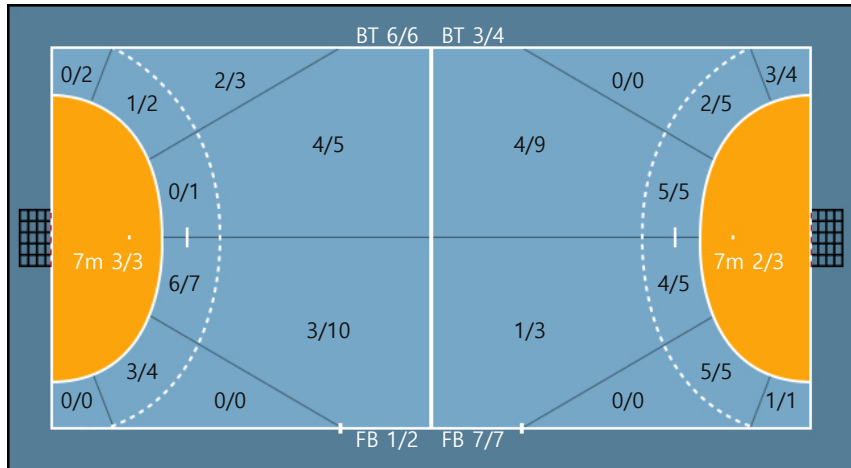

56. 강은지		
0/0	0/0	0/0
0/0	0/0	0/0
0/0	0/0	0/0

Post: 3

Team

Goals / Shots

Team		
5/7	1/2	2/2
0/0	0/0	1/2
6/9	1/3	6/7

Missed: 0 Post: 5 Blocked: 1

Offense

Defense