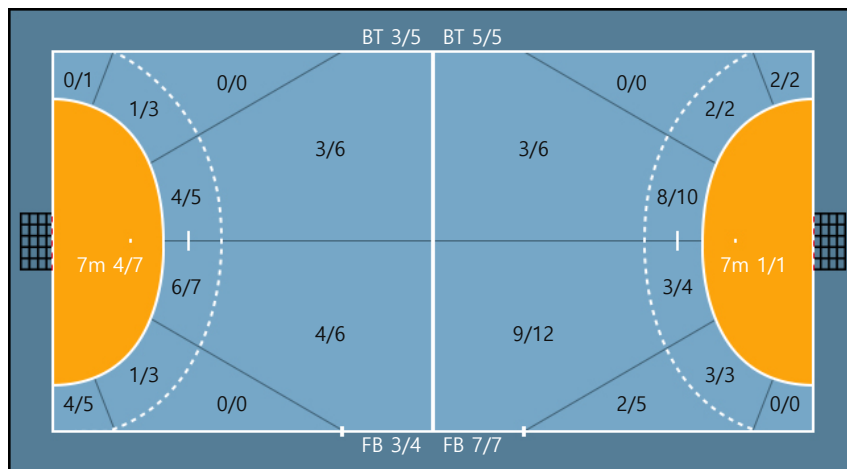

[SK 핸드볼 코리아리그(일반부)]

Shot Distribution

2023. 02. 16 16:00 부산기장체육관

Referees : 조용현 / 박현진
Technical officer : 강태구 / 오용기
MVP : 23. 박광순(하남시청)

하남시청   33   15 : 13   27   충남도청

충남도청

Players

Goals / Shots

1. 김수한 0/0 0/0 0/0 0/0 0/0 0/0 0/0 0/0 0/0	3. 김민규 0/0 0/0 0/0 0/0 0/0 0/0 0/0 0/0 0/0	8. 구창은 0/0 0/0 0/0 0/0 0/0 1/1 0/0 0/0 2/2	11. 조정래 0/0 0/0 0/0 0/0 0/0 0/0 0/0 0/0 0/0	15. 김동명 0/0 0/0 0/0 0/0 0/0 0/0 0/0 0/0 1/1
Missed: 1				
16. 편의범 0/0 0/0 0/0 0/0 0/0 0/0 0/0 0/0 0/0	18. 김동준 0/0 0/0 0/0 0/1 0/0 0/0 0/0 0/0 1/1	19. 남성욱 0/0 0/0 1/1 0/0 0/0 1/1 5/6 0/0 2/4	21. 남성철 0/0 0/0 0/0 0/0 0/0 0/0 0/0 0/0 0/0	27. 유명환 0/0 0/1 0/0 0/0 0/0 0/0 0/0 0/0 0/0
Missed: 2				
30. 최범문 1/1 0/1 2/2 0/0 0/0 0/0 1/1 0/0 0/0	32. 임호섭 0/0 0/0 0/0 0/0 0/0 0/0 1/1 0/0 0/0	34. 박성한 0/0 0/0 0/1 0/0 0/0 1/1 0/0 0/0 2/2	55. 박경석 0/0 0/0 0/0 0/0 0/0 0/0 0/0 0/0 0/0	93. 최현근 3/4 0/0 0/1 0/0 0/0 1/1 0/0 0/0 1/3
Missed: 2				

Team

Goals / Shots

Team		
4/5	0/2	3/5
0/1	0/0	4/4
7/8	0/0	9/13

Missed: 5   Post: 0   Blocked: 0

Offense

Defense

Goalkeepers

Goals / Shots

1. 김수한 0/0 0/0 4/4 0/0 0/0 3/3 1/1 0/0 2/2	21. 남성철 0/1 0/0 7/7 1/1 0/0 4/9 2/3 1/1 8/8

2Min	2 Minute Suspensions	AS	Assists	BS	Block Shots	BT	Breakthroughs	RB	Rebound
DR	Disqualification with report	RC	Red cards	FB	Fast Breaks	G/S	Goals/Shots	BD	Blocked
S/S	Saves/Shots	YC	Yellow cards	ST	Steals	TF	Technical Faults	%	Efficiency