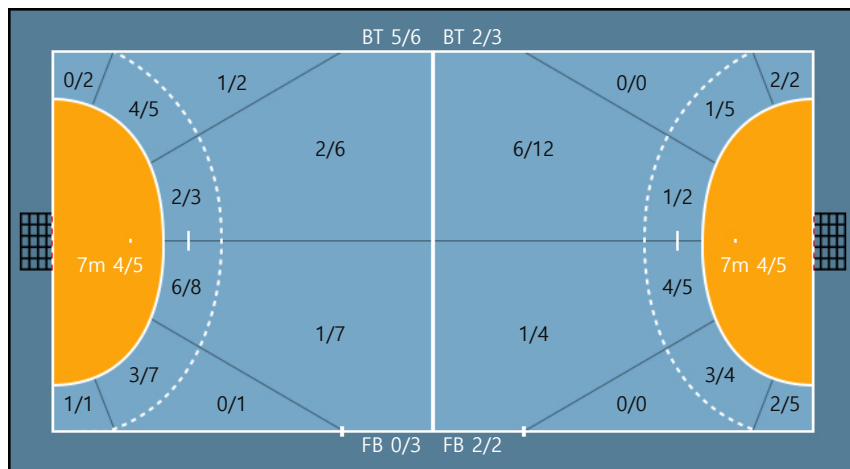

[SK 핸드볼 코리아리그(일반부)]

Shot Distribution

2023. 02. 17 18:00 부산기장체육관

Referees : 구본옥 / 이은하
Technical officer : 이항걸 / 오용기
MVP : 31. 최지혜(경남개발공사)

경남개발공사

25

14 : 12
11 : 12

24

인천광역시청

경남개발공사

Players

Goals / Shots

1. 오사라		
0/0	0/0	0/0
0/0	1/1	0/0
0/0	0/0	0/0

2. 정예영		
2/2	0/0	1/2
0/0	0/0	0/0
1/1	0/0	0/2

7. 노희경		
0/0	0/0	0/0
0/0	0/0	0/0
0/0	0/0	0/0

11. 김연우		
0/0	0/0	1/1
0/0	0/0	0/0
0/0	0/0	0/0

16. 이민영		
0/0	0/0	0/0
0/0	0/0	0/0
0/0	0/0	0/0

18. 배민희		
0/0	0/1	1/1
0/0	0/0	0/0
0/0	0/0	0/0

19. 이지우		
0/0	0/0	0/0
0/0	0/0	0/0
0/0	0/0	0/0

21. 유혜정		
0/0	0/0	1/1
0/0	0/0	0/0
1/1	0/0	0/0

23. 허유진		
0/0	0/1	0/1
1/1	0/0	0/1
2/2	0/0	0/0

24. 김소라		
0/0	0/0	1/1
0/0	0/0	0/0
0/0	0/0	0/1

Post: 1

Missed: 1

Post: 1

27. 강다혜		
1/1	0/0	0/1
0/0	0/0	0/1
1/4	0/0	2/3

29. 김이슬		
0/0	0/0	0/0
0/0	0/0	0/0
0/0	0/0	0/0

31. 최지혜		
3/3	0/0	3/3
0/3	0/0	0/0
1/1	0/0	1/1

Post: 1

Missed: 2 Blocked: 1

Team

Goals / Shots

Team		
6/6	0/2	8/11
1/4	1/1	0/2
6/9	0/0	3/7

Missed: 3 Post: 3 Blocked: 1

Offense

Defense

Goalkeepers

Goals / Shots

1. 오사라		
4/6	1/2	3/3
2/4	0/0	2/3
8/16	0/2	4/6

2Min	2 Minute Suspensions	AS	Assists	BS	Block Shots	BT	Breakthroughs	RB	Rebound
DR	Disqualification with report	RC	Red cards	FB	Fast Breaks	G/S	Goals/Shots	BD	Blocked
S/S	Saves/Shots	YC	Yellow cards	ST	Steals	TF	Technical Faults	%	Efficiency