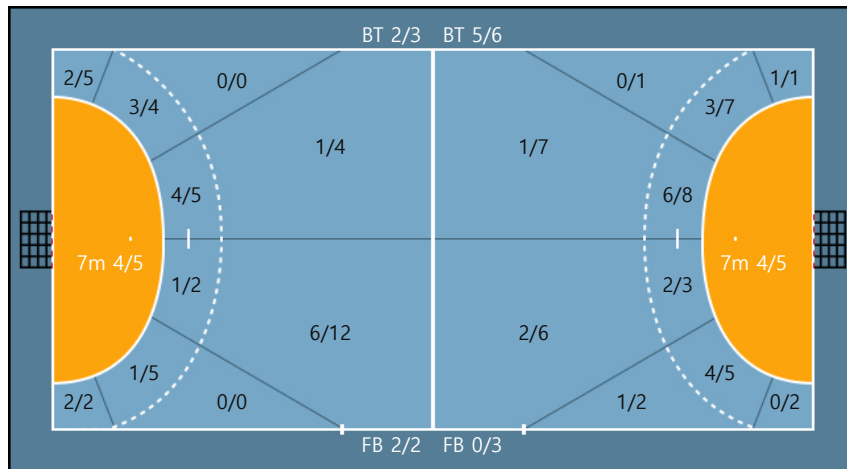

[SK 핸드볼 코리아리그(일반부)]

Shot Distribution

2023. 02. 17 18:00 부산기장체육관

Referees : 구본욱 / 이은하

Technical officer : 이향걸 / 오용기

MVP : 31. 최지혜(경남개발공사)

경남개발공사

25

14 : 12
11 : 12

24

인천광역시청

인천광역시청

Players

Goals / Shots

1. 최민정		
0/0	0/0	0/0
0/0	0/0	0/0
0/0	0/0	0/0

6. 이호진		
2/2	1/1	2/2
1/2	0/0	1/1
2/2	0/0	0/1

7. 신은주		
0/0	0/0	0/0
0/0	0/0	0/0
0/0	0/0	2/2

8. 여인지		
0/0	0/0	0/0
0/0	0/0	0/0
0/0	0/0	0/0

13. 장나연		
1/1	0/1	0/0
0/0	0/0	1/1
0/1	0/0	0/0

Missed: 1 Post: 1 Blocked:

1

Blocked: 1

16. 이가은		
0/0	0/0	0/0
0/0	0/0	0/0
0/0	0/0	0/0

18. 김한령		
0/1	0/0	0/0
1/1	0/0	0/0
1/3	0/1	1/1

Blocked: 2

19. 이한주		
0/0	0/0	0/0
0/0	0/0	0/0
0/0	0/0	0/0

20. 김설희		
0/0	0/0	0/0
0/0	0/0	0/0
1/1	0/0	0/0

21. 김성은		
0/0	0/0	0/0
0/0	0/0	0/0
0/0	0/0	0/0

23. 오예담		
0/0	0/0	0/0
0/0	0/0	0/1
1/4	0/0	0/0

24. 차서연		
0/0	0/0	0/0
0/0	0/0	0/0
0/0	0/0	1/1

26. 강주빈		
1/1	0/0	0/0
0/1	0/0	0/0
2/2	0/1	0/1

29. 신다래		
0/1	0/0	1/1
0/0	0/0	0/0
1/3	0/0	0/0

Team

Goals / Shots

Team		
4/6	1/2	3/3
2/4	0/0	2/3
8/16	0/2	4/6

Missed: 1 Post: 1 Blocked: 4

Offense

Defense

Goalkeepers

Goals / Shots

16. 이가은		
6/6	0/2	8/11
1/4	0/0	0/2
6/9	0/0	3/7

2Min	2 Minute Suspensions	AS	Assists	BS	Block Shots	BT	Breakthroughs	RB	Rebound
DR	Disqualification with report	RC	Red cards	FB	Fast Breaks	G/S	Goals/Shots	BD	Blocked
S/S	Saves/Shots	YC	Yellow cards	ST	Steals	TF	Technical Faults	%	Efficiency