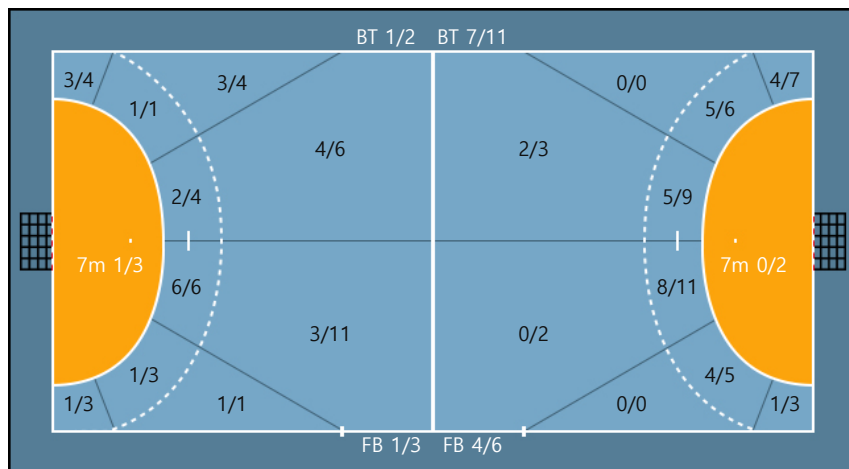

[SK 핸드볼 코리아리그(일반부)]

Shot Distribution

2023. 02. 19 14:00 부산기장체육관

Referees : 구본옥 / 이은하
Technical officer : 오용기 / 강태구
MVP : 15. 최수민(SK슈가글라이더즈)

대구광역시청

26

13 : 10
13 : 19

29

SK슈가글라이더즈

대구광역시청

Players

Goals / Shots

2. 신민희		
0/0	0/0	0/0
0/0	0/0	0/0
0/0	0/0	0/0

7. 이원정		
0/0	0/0	0/0
0/0	0/0	0/1
0/1	0/0	0/0

9. 최경빈		
0/0	0/0	0/0
0/0	0/0	0/0
0/2	0/0	0/0

12. 이현정		
0/0	0/0	0/0
0/0	0/0	0/0
0/0	0/0	0/0

13. 김민진		
0/0	0/0	0/0
0/0	0/0	0/0
0/0	0/0	0/0

17. 박지원		
0/0	0/0	0/0
0/0	0/0	0/0
1/1	0/0	0/0

19. 허수림		
0/0	1/1	0/0
0/0	0/0	0/0
1/1	0/0	0/0

20. 황은진		
0/0	0/0	0/0
1/1	0/0	0/0
1/2	0/0	2/3

21. 김선화		
0/0	0/0	0/0
0/1	0/0	0/0
3/3	0/0	0/2

22. 김희진		
0/0	0/0	0/1
1/1	0/0	1/1
1/3	1/1	3/4

Post: 1

Missed: 1 Blocked: 2

23. 김아영		
0/0	0/0	0/0
0/0	0/0	0/0
0/0	0/2	0/0

27. 이혜원		
1/1	0/1	0/0
2/2	0/0	0/1
1/2	0/0	5/5

28. 안혜인		
0/0	0/0	0/0
0/0	0/0	0/0
0/0	0/0	0/0

56. 강은지		
0/0	0/0	0/0
0/0	0/0	0/0
0/0	0/0	0/0

Team

Goals / Shots

Team		
1/1	1/2	0/1
4/5	0/0	1/3
8/15	1/3	10/14

Missed: 1 Post: 1 Blocked: 2

Offense

Defense

Goalkeepers

Goals / Shots

56. 강은지		
6/6	1/3	6/6
1/7	0/0	2/3
5/9	0/0	8/8

2Min	2 Minute Suspensions	AS	Assists	BS	Block Shots	BT	Breakthroughs	RB	Rebound
DR	Disqualification with report	RC	Red cards	FB	Fast Breaks	G/S	Goals/Shots	BD	Blocked
S/S	Saves/Shots	YC	Yellow cards	ST	Steals	TF	Technical Faults	%	Efficiency