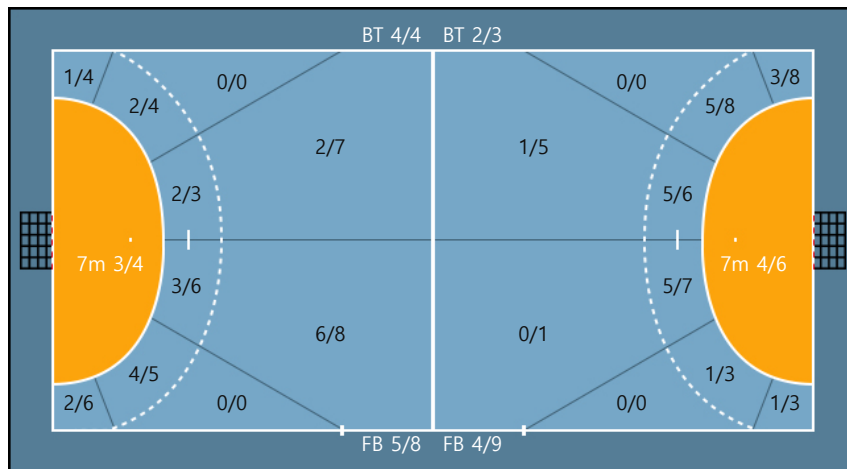

[SK 핸드볼 코리아리그(일반부)]

Shot Distribution

2023. 02. 19 16:00 부산기장체육관

Referees : 이형철 / 서태웅
Technical officer : 이항걸 / 엄태권
MVP : 12. 정진희(서울시청)

광주도시공사

25

14 : 9
11 : 16

25

서울시청

광주도시공사

Players

Goals / Shots

1. 손민지		
0/0	0/0	0/0
0/0	0/0	0/0
0/0	0/0	0/0

2. 방민서		
0/0	0/0	0/0
0/0	0/0	0/0
0/0	0/0	0/0

7. 김수민		
0/0	0/1	0/0
0/0	0/0	0/0
1/2	0/0	0/1

11. 이슬기		
0/0	0/0	1/3
0/0	0/0	0/1
0/0	0/0	0/0

13. 정현희		
1/3	0/0	1/1
0/1	0/0	0/0
0/1	0/0	0/0

Post: 1 Blocked: 1

14. 나지현		
0/0	0/0	0/0
0/0	0/0	0/0
0/0	0/0	0/0

20. 김지혜		
0/0	0/0	0/0
1/1	0/0	0/0
0/0	0/0	1/1

21. 김금순		
0/0	0/0	0/1
0/0	0/0	0/0
0/0	0/0	0/1

22. 박세림		
0/0	0/0	0/0
0/0	0/0	0/0
0/0	0/0	0/0

23. 송혜수		
0/0	0/0	0/0
0/0	0/0	0/0
0/0	0/0	1/1

24. 강경민		
3/4	0/0	1/1
1/2	1/1	0/1
4/4	0/0	1/2

29. 김지현		
1/1	0/0	0/0
1/1	0/0	0/0
1/1	1/1	3/3

88. 박조은		
0/0	0/0	0/0
0/0	0/0	0/0
0/0	0/0	0/0

Missed: 1 Post: 3 Blocked: 2

Post: 1

Team

Goals / Shots

Team		
5/8	0/1	3/6
3/5	1/1	0/2
6/8	1/1	6/9

Missed: 1 Post: 5 Blocked: 3

Offense

Defense

Goalkeepers

Goals / Shots

1. 손민지		
0/0	0/0	0/0
0/0	0/0	1/1
1/1	0/0	1/2

88. 박조은		
2/6	0/0	5/7
2/3	0/0	0/0
6/9	0/0	7/16

2Min	2 Minute Suspensions	AS	Assists	BS	Block Shots	BT	Breakthroughs	RB	Rebound
DR	Disqualification with report	RC	Red cards	FB	Fast Breaks	G/S	Goals/Shots	BD	Blocked
S/S	Saves/Shots	YC	Yellow cards	ST	Steals	TF	Technical Faults	%	Efficiency