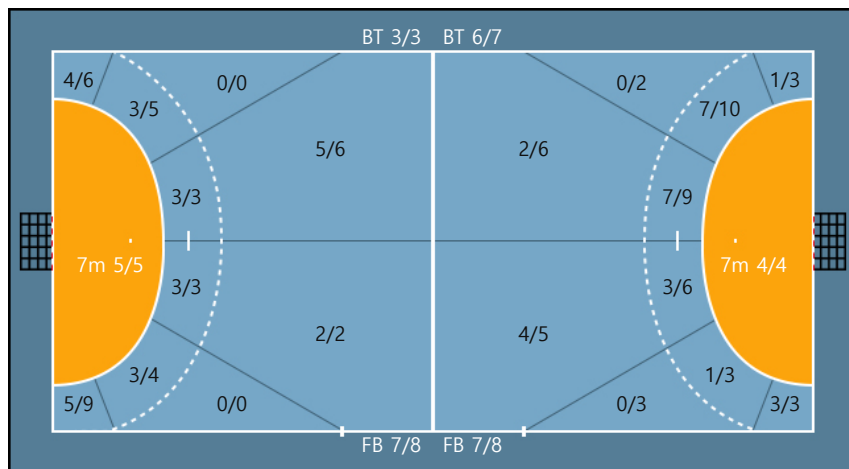

31. 김보은		
1/1	0/0	0/0
0/0	0/0	0/0
1/1	0/0	0/0

Team

Goals / Shots

Team		
6/7	0/1	8/8
2/4	2/2	2/2
7/8	0/1	6/7

Missed: 0 Post: 3 Blocked: 1

Offense

Defense

Goalkeepers