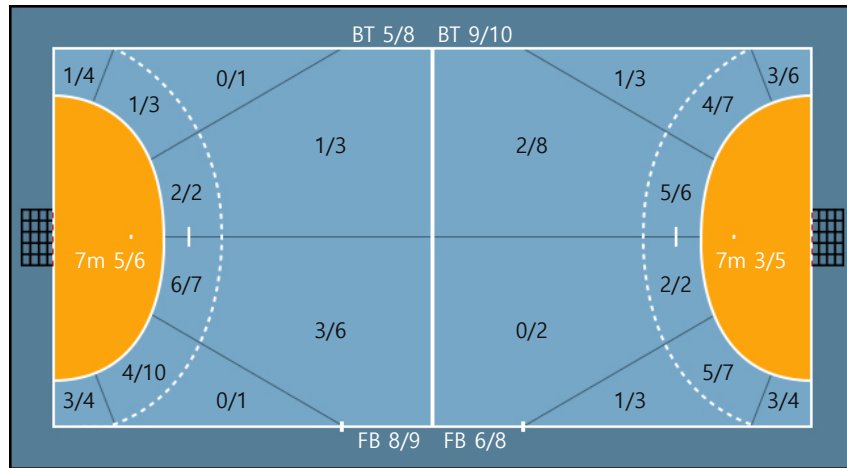

74. 이주현		
0/0	0/0	0/0
0/0	0/0	0/0
0/0	0/0	0/0

77. 박시연		
0/0	0/0	0/0
0/0	0/0	0/0
0/0	0/0	0/1

Team

Goals / Shots

Team		
4/5	1/1	5/6
1/3	0/0	2/2
5/7	4/5	4/11

Missed: 2 Post: 5 Blocked: 0

Offense

Defense