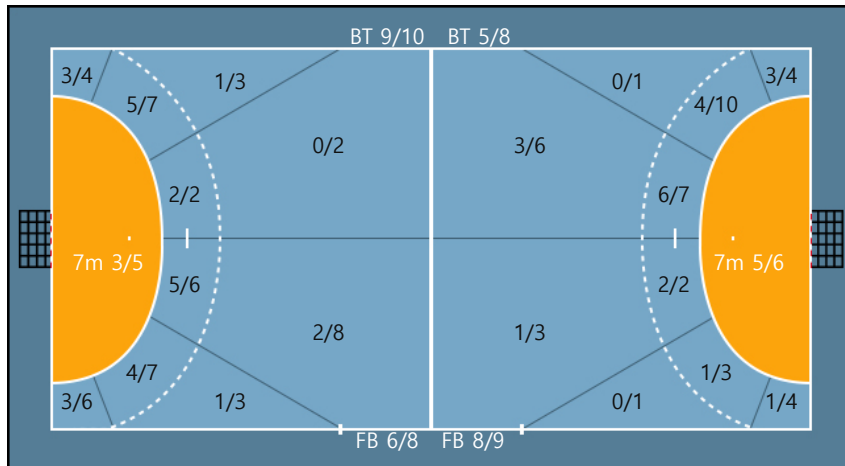

[SK 핸드볼 코리아리그(일반부)]

Shot Distribution

2023. 02. 24 12:00 삼척시민체육관

Referees : 박현진 / 조용현
Technical officer : 오용기 / 김영진
MVP : 23. 우빛나(서울시청)

부산시설공단

26

13 : 11
13 : 18

29

서울시청

서울시청

Players

Goals / Shots

2. 송지영		
0/0	0/0	1/1
0/0	0/0	0/1
0/0	0/0	3/3

11. 박수정		
0/0	0/0	0/0
0/0	0/0	0/0
0/0	0/0	0/0

12. 정진희		
0/0	0/0	0/0
0/0	0/0	0/0
0/0	0/0	0/0

16. 나혜린		
0/0	0/0	0/0
0/0	0/0	0/0
0/0	0/0	0/0

17. 조수연		
2/2	0/2	1/1
0/0	0/0	0/1
3/7	0/0	4/5

Blocked: 2

20. 이규희		
0/0	0/0	0/0
0/0	0/0	0/0
0/0	0/0	0/0

23. 우빛나		
0/0	0/0	4/5
0/0	0/0	0/0
1/4	0/0	1/1

24. 박지호		
0/0	0/0	0/0
0/0	0/0	0/0
0/0	0/0	0/0

27. 오예나		
0/0	0/0	0/0
0/0	0/1	0/0
0/0	0/0	0/0

29. 윤예진		
0/1	0/0	4/4
0/0	0/0	0/1
0/0	0/0	0/0

Missed: 1

Missed: 2 Post: 1

Blocked: 2

31. 양새슬		
0/0	0/0	0/0
0/0	0/0	0/0
0/0	0/0	0/0

33. 최현주		
0/0	0/0	0/0
0/0	0/0	0/0
0/0	0/0	0/0

34. 최한솔		
2/2	0/0	1/2
0/0	0/0	0/1
0/0	0/0	0/1

88. 조아람		
0/0	1/1	1/1
0/0	0/0	0/0
0/0	0/0	0/0

97. 우하림		
0/0	0/0	0/0
0/0	0/0	0/0
0/0	0/0	0/0

Post: 1

Team

Goals / Shots

Team		
4/5	1/3	12/14
0/0	0/1	0/4
4/11	0/0	8/10

Missed: 3 Post: 2 Blocked: 4

Offense

Defense

Goalkeepers

Goals / Shots

12. 정진희		
4/5	1/1	5/6
1/3	0/0	2/2
5/7	3/4	4/11