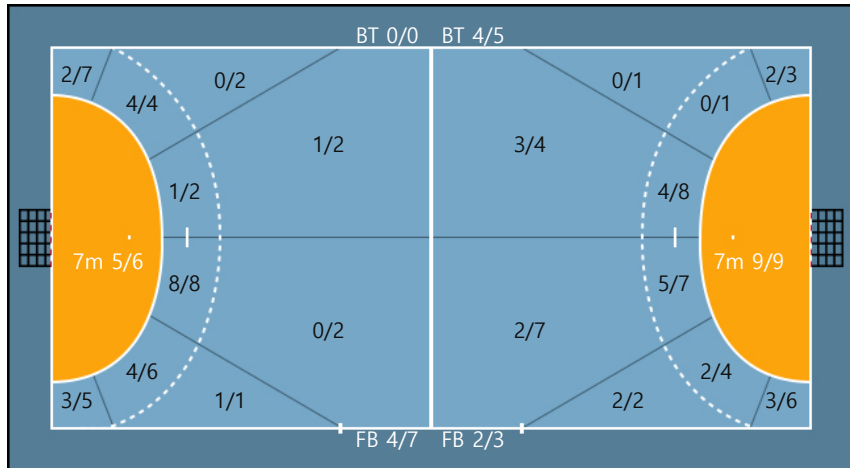

29. 김이슬		
0/0	1/1	0/0
0/0	0/0	0/0
0/0	0/0	0/0

31. 최지혜		
1/1	0/0	1/1
0/0	0/0	0/0
3/5	0/0	1/1

Post: 2 Blocked: 1

Team

Goals / Shots

Team		
8/8	2/3	3/6
0/1	0/0	0/1
6/10	4/4	6/7

Missed: 2 Post: 5 Blocked: 1

Offense