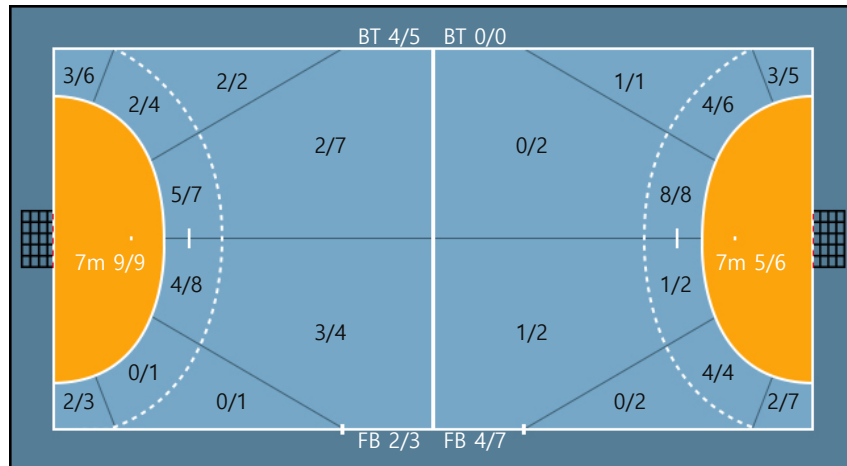

Missed: 1 Post: 1

86. 김수연		
0/0	0/0	0/0
0/0	0/0	0/0
0/0	0/0	0/0

Team

Goals / Shots

Team		
1/2	4/5	6/9
0/1	0/0	0/1
9/12	1/3	12/16

Missed: 2 Post: 2 Blocked: 2

Offense

Defense