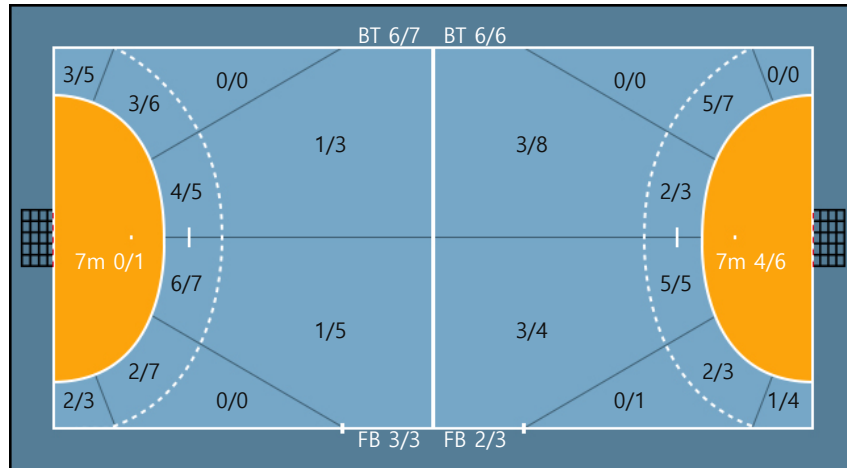

Team

Goals / Shots

Team		
3/4	2/5	3/4
0/2	0/0	1/3
2/5	6/8	5/9

Missed: 2 Post: 0 Blocked: 1

Offense

Defense

Goalkeepers

Goals / Shots