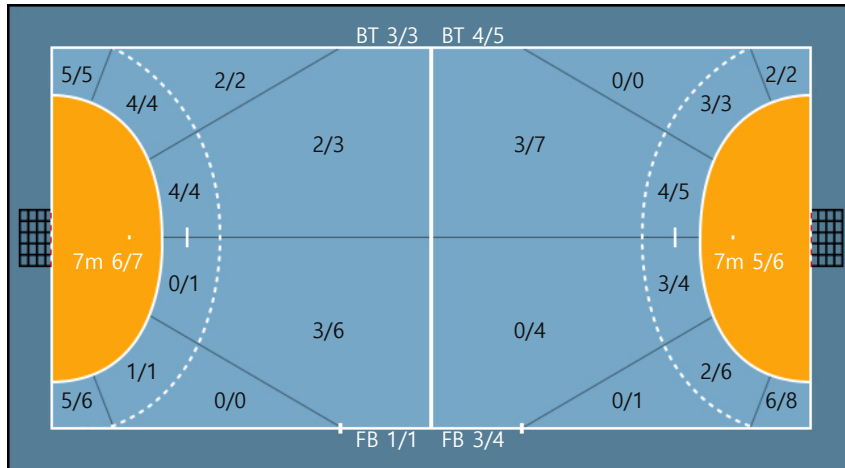

Team

Goals / Shots

Team		
3/4	1/1	6/6
0/1	0/0	2/2
11/11	5/5	4/6

Missed: 1 Post: 2 Blocked: 4

Offense

Defense

Goalkeepers

Goals / Shots