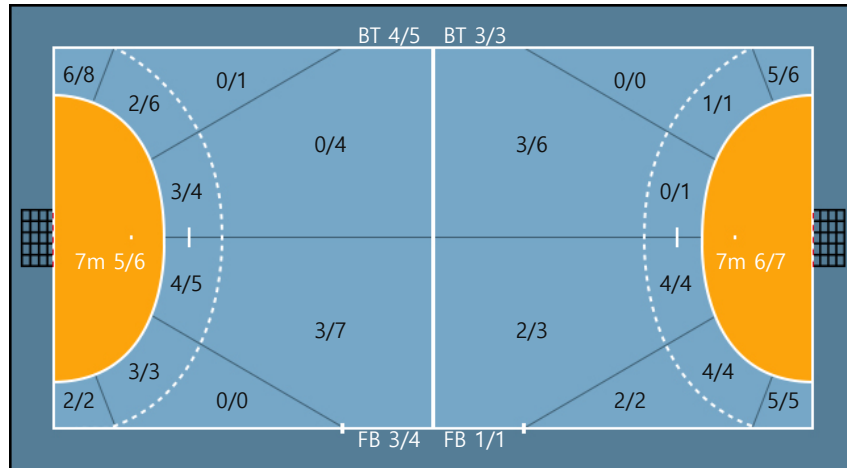

[SK 핸드볼 코리아리그(일반부)]

Shot Distribution

2023. 02. 26 12:00 삼척시민체육관

Referees : 이가을 / 차창환
Technical officer : 심경섭 / 김영진
MVP : 27. 이해원(대구광역시청)

대구광역시청 32   17 : 14   28   인천광역시청

인천광역시청

Players

Goals / Shots

1. 최민정 0/0 0/0 0/0 0/0 0/0 0/0 0/0 0/0 0/0	6. 이호진 4/4 0/0 1/1 0/0 0/0 0/1 0/0 0/0 0/1 Missed: 2	7. 신은주 1/1 0/0 1/1 0/0 0/0 0/0 1/1 1/1 0/0 Post: 1	8. 여인지 0/0 0/0 0/0 0/0 0/0 0/0 0/0 0/0 0/0	13. 장나연 0/0 0/0 0/0 0/0 0/0 0/0 0/0 0/0 0/0
16. 이가은 0/0 0/0 0/0 0/0 0/0 0/0 0/0 0/0 0/0	18. 김한령 2/3 0/0 1/1 0/0 0/0 0/0 0/1 0/0 0/0 Post: 2	19. 이한주 0/0 0/0 0/0 0/0 0/0 0/0 0/0 0/0 0/0	20. 김설희 0/0 0/0 1/1 0/0 0/0 0/0 0/0 1/1 0/0 Post: 1	21. 김성은 1/1 0/0 0/0 0/0 0/0 0/0 0/0 0/0 0/0
23. 오예담 1/2 0/0 1/1 0/0 0/0 0/0 1/1 0/0 0/0	24. 차서연 3/3 0/0 0/0 0/0 0/0 0/0 0/0 0/0 0/0 Missed: 1	26. 강주빈 1/2 0/0 1/1 0/0 0/0 0/0 1/3 0/0 0/1 Missed: 1	29. 신다래 2/2 0/0 1/1 0/0 0/0 0/0 1/1 0/0 0/1	

Team

Goals / Shots

Team	15/18	0/0	7/7
	0/0	0/0	0/1
	4/7	2/2	0/3

Missed: 4   Post: 4   Blocked: 0

Offense

Defense

Goalkeepers

Goals / Shots

1. 최민정	1/1	0/0	0/0
	0/0	0/0	0/0
	2/2	0/0	1/1
16. 이가은	2/3	1/1	6/6
	0/1	0/0	2/2
	9/9	5/5	3/5

2Min	2 Minute Suspensions	AS	Assists	BS	Block Shots	BT	Breakthroughs	RB	Rebound
DR	Disqualification with report	RC	Red cards	FB	Fast Breaks	G/S	Goals/Shots	BD	Blocked
S/S	Saves/Shots	YC	Yellow cards	ST	Steals	TF	Technical Faults	%	Efficiency