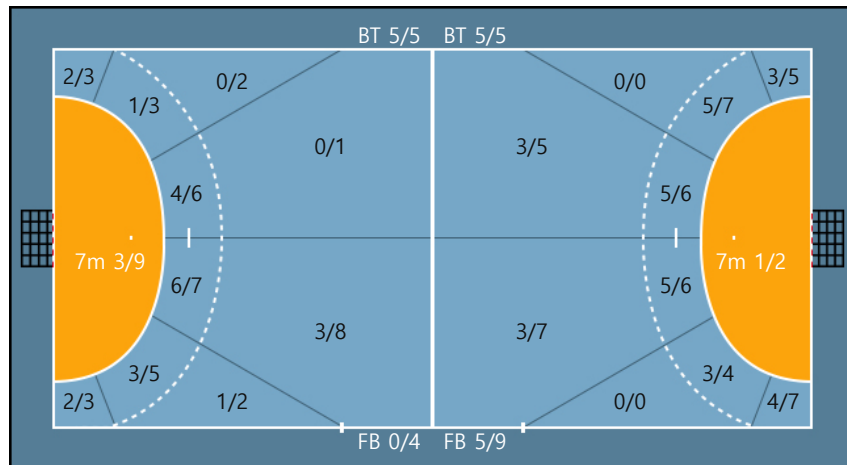

[SK 핸드볼 코리아리그(일반부)]

Shot Distribution

2023. 02. 26 16:00 삼척시민체육관

Referees : 박현진 / 조용현
Technical officer : 김국환 / 심경섭
MVP : 17. 조수연(서울시청)

경남개발공사

25

13 : 17
12 : 16

33

서울시청

경남개발공사

Players

Goals / Shots

1. 오사라		
0/0	0/0	0/0
0/0	0/0	0/0
0/0	0/0	0/0

Missed: 1

2. 정예영		
0/0	0/0	1/2
0/0	0/0	1/1
1/2	0/0	0/0

7. 노희경		
0/0	0/0	0/0
0/0	0/0	0/0
0/0	0/0	0/0

11. 김연우		
2/2	0/0	0/0
0/0	0/0	0/0
2/3	1/1	0/1

Missed: 1 Post: 1

16. 이민영		
0/0	0/0	0/0
0/0	0/0	0/0
0/0	0/0	0/0

18. 배민희		
2/2	0/0	0/0
0/0	0/0	0/0
0/0	0/0	0/0

19. 이지우		
0/0	0/0	0/0
0/0	0/0	0/0
0/0	0/0	0/0

21. 유혜정		
0/0	0/0	0/0
0/0	0/0	0/0
0/0	0/0	0/0

Missed: 1 Post: 1

23. 허유진		
0/0	0/0	1/1
0/0	0/0	0/0
0/0	0/0	2/4

Post: 1 Blocked: 1

24. 김소라		
0/1	1/1	2/2
0/0	0/0	0/0
2/3	0/0	2/2

27. 강다혜		
0/1	0/0	2/2
0/0	0/0	0/0
2/2	0/0	0/0

Missed: 1 Post: 1

29. 김이슬		
0/0	0/0	0/0
0/0	0/0	0/0
0/0	0/0	0/0

Post: 1

31. 최지혜		
0/3	0/0	0/0
0/1	0/0	1/2
0/0	0/0	0/0

Post: 2

Blocked: 2

Team

Goals / Shots

Team		
4/9	1/1	6/7
0/1	0/0	2/3
7/10	1/1	4/7

Missed: 4 Post: 7 Blocked: 3

Offense

Defense

Goalkeepers

Goals / Shots

1. 오사라		
7/7	0/0	7/8
0/4	0/1	0/2
11/13	3/4	5/7

2Min	2 Minute Suspensions	AS	Assists	BS	Block Shots	BT	Breakthroughs	RB	Rebound
DR	Disqualification with report	RC	Red cards	FB	Fast Breaks	G/S	Goals/Shots	BD	Blocked
S/S	Saves/Shots	YC	Yellow cards	ST	Steals	TF	Technical Faults	%	Efficiency