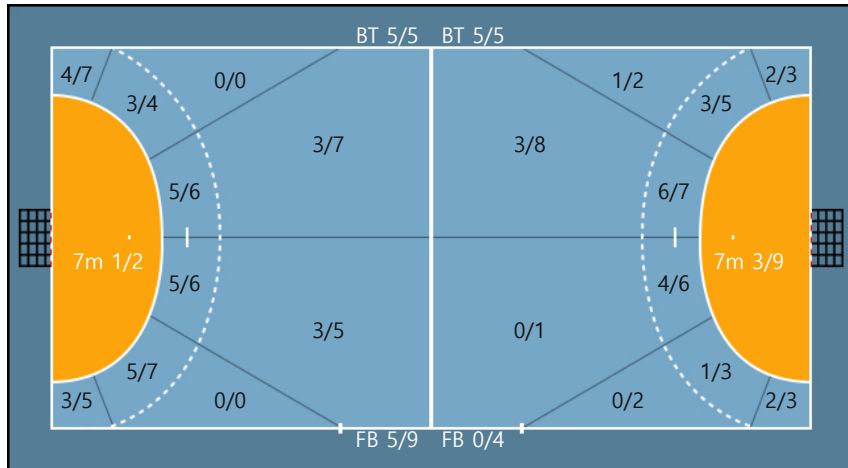

88. 조아람		
2/2	0/0	1/1
0/1	0/0	0/0
3/3	0/0	0/0

97. 우하림		
0/0	0/0	0/0
0/0	0/0	0/0
0/0	0/0	0/0

Team

Goals / Shots

Team		
7/7	0/0	7/8
0/4	0/1	0/2
11/13	3/4	5/7

Missed: 0 Post: 4 Blocked: 2

Offense

Defense