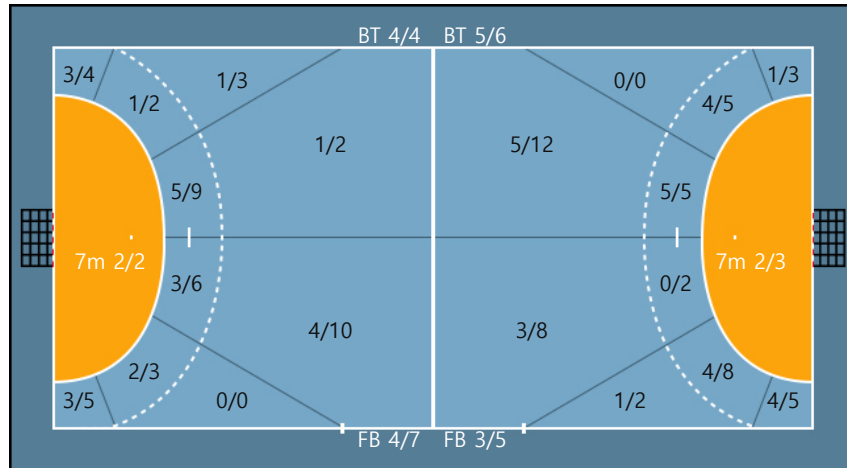

77. 박시연		
3/3	0/0	0/0
0/0	0/0	0/0
0/0	0/0	0/0

Missed: 1 Blocked: 2

Missed: 1

Team

Goals / Shots

Team		
8/10	0/2	6/10
0/1	0/1	1/3
6/10	2/3	2/2

Missed: 3 Post: 1 Blocked: 2

Offense