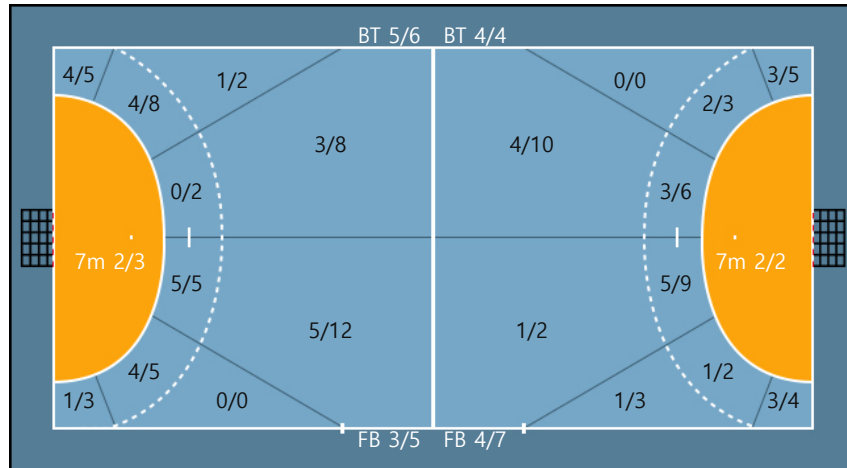

Blocked: 1

Team

Goals / Shots

Team		
8/9	4/5	2/5
0/2	0/1	2/6
5/10	2/4	6/6

Missed: 3 Post: 2 Blocked: 4

Offense

Defense

Goalkeepers