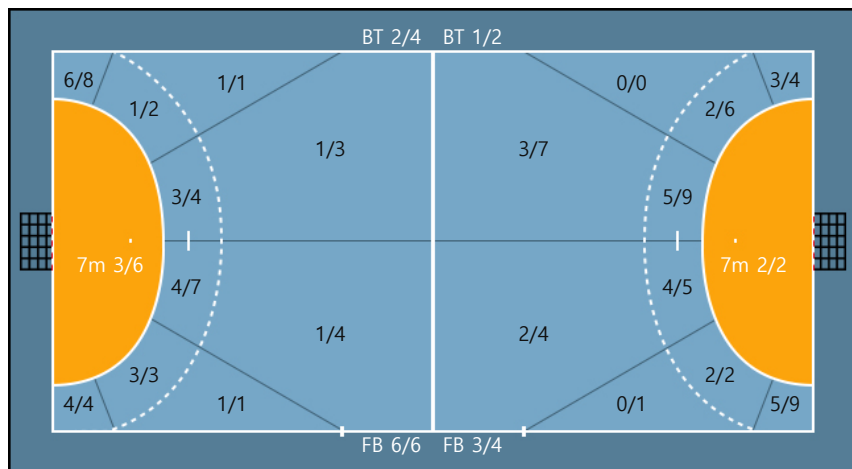

97. 우하림		
0/0	0/0	0/0
0/0	0/0	0/0
0/0	0/0	0/0

Team

Goals / Shots

Team		
2/4	0/1	3/3
1/5	0/0	2/4
10/11	0/0	10/11

Missed: 2 Post: 2 Blocked: 5

Offense

Defense

Goalkeepers