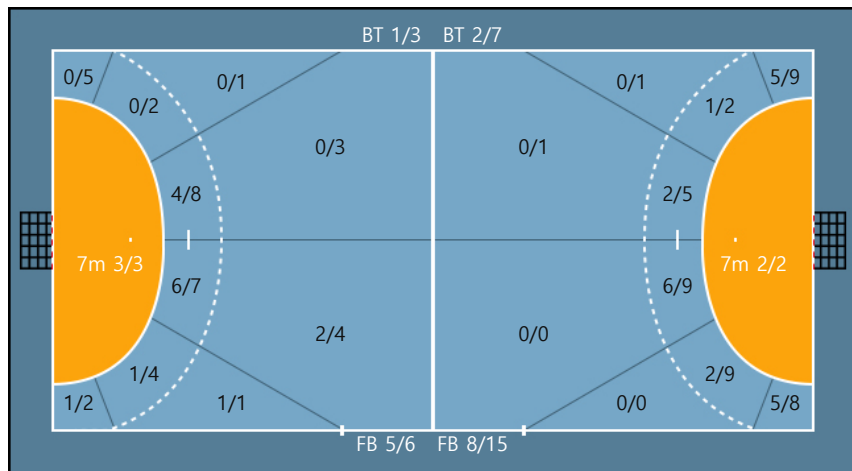

Missed: 3 Post: 2 Blocked: 10

Offense

Defense

Goalkeepers

Goals / Shots

1. 손민지		
0/1	0/0	1/1
0/1	0/0	0/0
1/1	0/0	1/1

88. 박조은		
3/4	0/0	4/6
2/7	0/1	1/2
4/5	2/2	4/6

2Min	2 Minute Suspensions	AS	Assists	BS	Block Shots	BT	Breakthroughs	RB	Rebound
DR	Disqualification with report	RC	Red cards	FB	Fast Breaks	G/S	Goals/Shots	BD	Blocked
S/S	Saves/Shots	YC	Yellow cards	ST	Steals	TF	Technical Faults	%	Efficiency