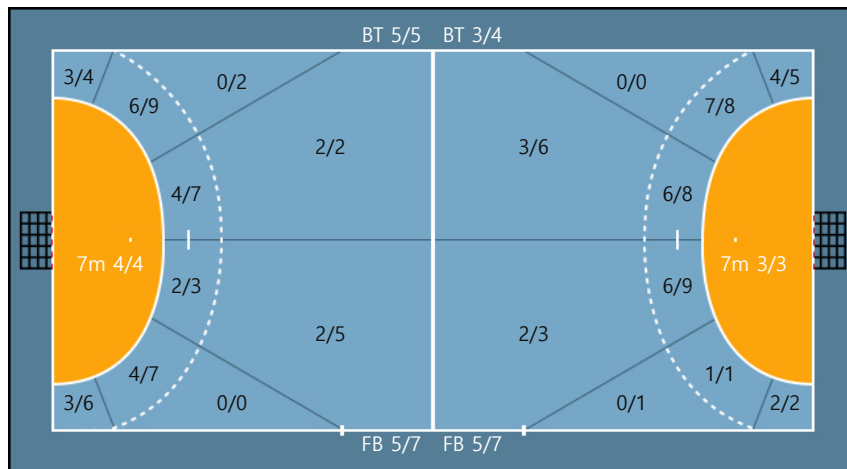

[SK 핸드볼 코리아리그(일반부)]

Shot Distribution

2023. 03. 05 14:00 안동실내체육관

Referees : 차창환 / 이가을

Technical officer : 김영진 / 이항걸

MVP : 23. 허유진(경남개발공사)

대구광역시청

30

13 : 15
17 : 19

34

경남개발공사

대구광역시청

Players

Goals / Shots

2. 신민희		
0/0	0/0	0/0
0/0	0/0	0/0
0/0	0/0	0/0

9. 최경빈		
0/0	0/1	3/3
1/1	0/0	0/1
1/1	0/0	2/2

12. 이현정		
0/0	0/0	0/0
0/0	0/0	0/0
0/0	0/0	0/0

13. 김민진		
0/0	0/0	0/0
0/0	0/0	0/0
0/0	0/0	0/0

17. 박지원		
0/0	0/0	0/0
0/0	0/0	0/0
2/2	0/0	0/0

Missed: 1

19. 허수림		
0/0	0/0	0/0
0/0	0/0	0/0
2/2	0/0	0/0

20. 황은진		
1/1	0/0	0/0
0/0	0/0	0/0
2/3	0/0	0/1

21. 김선화		
1/1	0/0	1/1
3/5	0/0	0/0
0/0	0/0	0/0

22. 김희진		
0/1	0/2	0/0
0/0	0/0	0/0
3/3	0/1	1/1

23. 김아영		
0/0	0/0	0/1
1/1	0/0	0/0
0/0	0/0	0/0

Blocked: 1

Missed: 1 Post: 1

Missed: 1 Post: 1 Blocked: 1

Post: 1 Blocked: 1

1

27. 이혜원		
0/1	0/0	1/1
0/0	0/0	0/0
2/2	0/0	3/3

28. 안혜인		
0/0	0/0	0/0
0/0	0/0	0/0
0/0	0/0	0/0

56. 강은지		
0/0	0/0	0/0
0/0	0/0	0/0
0/0	0/0	0/0

Missed: 1 Blocked: 3

Team

Goals / Shots

Team		
2/4	0/3	5/6
5/7	0/0	0/1
12/13	0/1	6/7

Missed: 4 Post: 3 Blocked: 6

Offense

Defense

Goalkeepers

Goals / Shots

12. 이현정		
0/0	0/0	0/0
0/0	0/0	0/0
1/1	0/0	1/1

56. 강은지		
4/4	2/4	4/7
7/7	0/0	3/4
7/7	1/1	4/5

2Min	2 Minute Suspensions	AS	Assists	BS	Block Shots	BT	Breakthroughs	RB	Rebound
DR	Disqualification with report	RC	Red cards	FB	Fast Breaks	G/S	Goals/Shots	BD	Blocked
S/S	Saves/Shots	YC	Yellow cards	ST	Steals	TF	Technical Faults	%	Efficiency