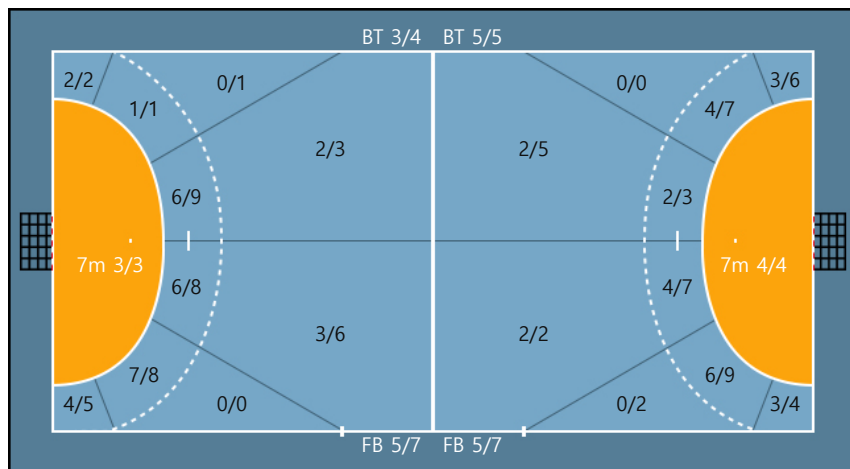

[SK 핸드볼 코리아리그(일반부)]

Shot Distribution

2023. 03. 05 14:00 안동실내체육관

Referees : 차창환 / 이가을

Technical officer : 김영진 / 이항걸

MVP : 23. 허유진(경남개발공사)

대구광역시청

30

13 : 15
17 : 19

34

경남개발공사

경남개발공사

Players

Goals / Shots

1. 오사라		
0/0	0/0	0/0
0/0	0/0	0/0
0/0	0/0	0/0

2. 정예영		
0/0	0/1	1/1
0/0	0/0	1/1
0/0	1/1	3/3

7. 노희경		
0/0	0/0	0/0
0/0	0/0	0/0
0/0	0/0	0/0

11. 김연우		
0/0	1/1	0/0
0/0	0/0	1/1
2/2	0/0	0/0

16. 이민영		
0/0	0/0	0/0
0/0	0/0	0/0
0/0	0/0	0/0

Post: 1

18. 배민희		
0/0	0/0	0/0
0/0	0/0	0/0
1/1	0/0	0/0

19. 이지우		
0/0	0/0	0/0
0/0	0/0	0/0
0/0	0/0	0/0

21. 유혜정		
0/0	0/0	0/0
0/0	0/0	0/0
0/0	0/0	0/0

23. 허유진		
1/1	0/0	2/2
2/2	0/0	0/1
3/3	0/0	0/0

24. 김소라		
1/1	1/1	0/2
2/2	0/0	1/1
1/1	0/0	1/1

Missed: 1 Blocked: 2

Post: 1

27. 강다혜		
0/0	0/0	1/2
0/0	0/0	0/0
1/1	0/0	0/1

29. 김이슬		
0/0	0/0	0/0
1/1	0/0	0/0
0/0	0/0	0/0

31. 최지혜		
2/2	0/1	0/0
2/2	0/0	0/0
0/0	0/0	1/1

Blocked: 2

Missed: 2

Team

Goals / Shots

Team		
4/4	2/4	4/7
7/7	0/0	3/4
8/8	1/1	5/6

Missed: 3 Post: 2 Blocked: 4

Offense

Defense

Goalkeepers

Goals / Shots

1. 오사라		
2/4	0/3	5/6
5/7	0/0	0/1
12/13	0/1	6/7

2Min	2 Minute Suspensions	AS	Assists	BS	Block Shots	BT	Breakthroughs	RB	Rebound
DR	Disqualification with report	RC	Red cards	FB	Fast Breaks	G/S	Goals/Shots	BD	Blocked
S/S	Saves/Shots	YC	Yellow cards	ST	Steals	TF	Technical Faults	%	Efficiency