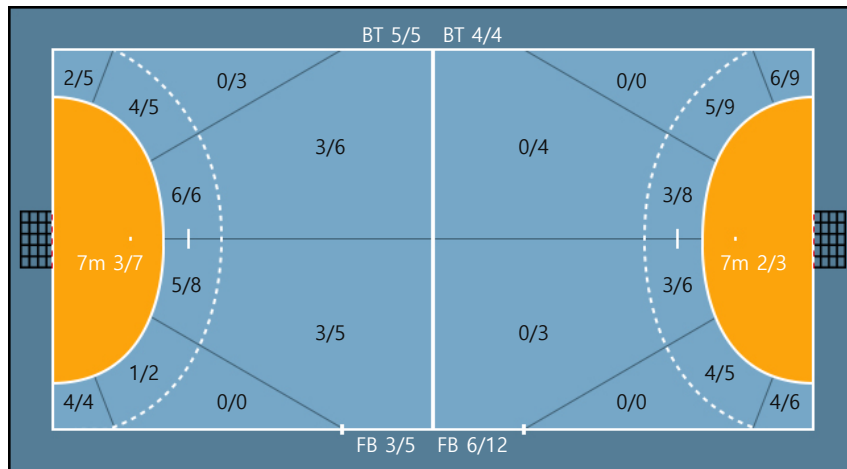

[SK 핸드볼 코리아리그(일반부)]

Shot Distribution

2023. 03. 10 14:00 부산기장체육관

Referees : 이형철 / 차창환
Technical officer : 이향걸 / 김국환
MVP : 18. 강은혜(SK슈가글라이더즈)

SK슈가글라이더즈 31 15 : 11 27 서울시청
SK슈가글라이더즈 16 : 12

Players

Goals / Shots

6. 최수지 1/1 0/0 0/0 0/0 0/0 0/1 0/0 0/0 0/0	7. 김수정 0/0 0/0 0/0 0/0 0/0 0/0 0/0 0/0 0/0	9. 신다빈 0/0 0/0 0/0 0/0 0/0 0/0 0/0 0/0 0/0	12. 이민지 0/0 0/0 0/0 0/0 0/0 0/0 0/0 0/0 0/0	15. 최수민 0/0 1/1 3/3 0/1 0/0 0/0 2/3 0/0 1/1
17. 이현주 0/0 0/0 0/0 0/0 0/0 0/0 0/0 0/0 0/0	18. 강은혜 0/0 1/1 1/1 0/1 0/0 1/1 2/2 0/0 2/2	19. 김금정 0/0 0/0 0/0 0/0 0/0 0/0 0/0 0/0 0/0	20. 김하경 0/0 0/0 0/0 1/2 0/0 0/0 1/1 0/0 1/2 Missed: 1	21. 심해인 0/0 0/0 0/0 0/0 0/0 0/1 0/0 0/0 0/0 Missed: 1
22. 배은비 0/0 0/0 0/0 0/0 0/0 0/0 0/0 0/0 0/0	23. 송지은 0/0 0/0 0/0 0/1 0/0 0/0 0/0 0/0 0/0	24. 권한나 1/1 1/1 0/0 0/0 0/0 2/3 2/2 0/0 0/2 Missed: 1 Post: 1	27. 김의진 0/0 0/0 0/0 0/0 0/0 0/0 0/0 0/0 0/0	28. 가비나 0/0 0/0 0/0 0/0 0/0 0/0 0/0 0/0 0/0
29. 유소정 1/2 0/0 0/1 2/2 0/0 2/4 0/0 0/0 2/3				

Team

Goals / Shots

Team	3/4	3/3	4/5
	3/7	0/0	5/10
	7/8	0/0	6/10

Missed: 3 Post: 1 Blocked: 0

Offense

Defense

Goalkeepers

Goals / Shots

12. 이민지	3/5	0/1	3/4
	2/6	0/0	3/7
	5/8	1/2	9/11
28. 가비나	0/0	0/0	0/0
	0/0	0/0	0/0
	1/1	0/0	0/0

2Min	2 Minute Suspensions	AS	Assists	BS	Block Shots	BT	Breakthroughs	RB	Rebound
DR	Disqualification with report	RC	Red cards	FB	Fast Breaks	G/S	Goals/Shots	BD	Blocked
S/S	Saves/Shots	YC	Yellow cards	ST	Steals	TF	Technical Faults	%	Efficiency