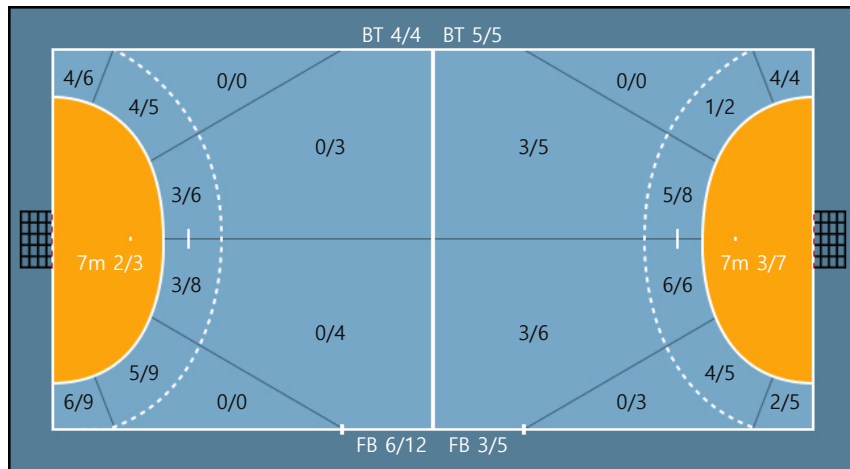

97. 우하림		
0/0	0/0	0/0
0/0	0/0	0/0
0/0	0/0	0/0

Team

Goals / Shots

Team		
3/5	0/1	3/4
2/6	0/0	3/7
6/9	1/2	9/11

Missed: 4 Post: 4 Blocked: 1

Offense

Defense

Goalkeepers