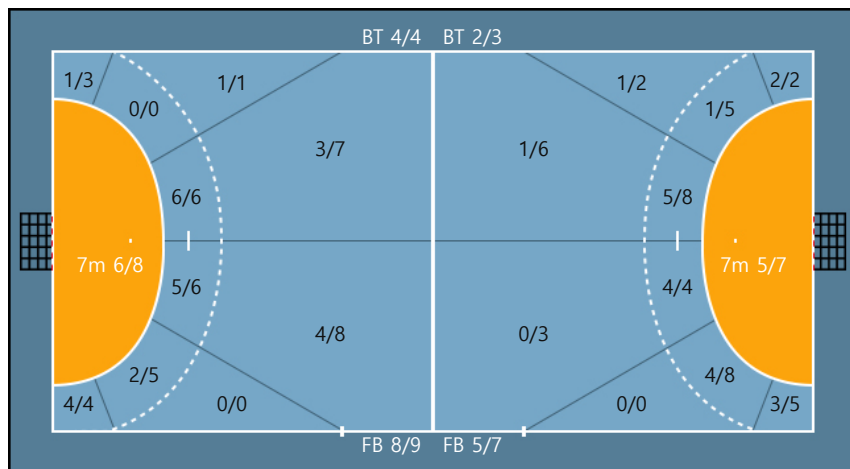

[SK 핸드볼 코리아리그(일반부)]

Shot Distribution

2023. 03. 10 16:00 부산기장체육관

Referees : 조용현 / 박현진

Technical officer : 김영진 / 오용기

MVP : 17. 김진이(부산시설공단)

부산시설공단

33

10 : 14
23 : 12

26

대구광역시청

부산시설공단

Players

Goals / Shots

3. 함지선		
0/0	0/0	0/0
0/0	0/0	0/0
0/0	0/0	0/0

7. 신진미		
0/0	0/0	1/1
1/1	1/1	0/0
1/1	0/0	0/0

9. 정가희		
2/2	0/0	3/3
2/3	0/0	0/0
1/1	0/0	1/1

10. 송해리		
0/0	0/0	0/0
0/0	0/0	0/0
0/0	0/0	0/0

13. 홍주예		
0/0	0/0	0/0
0/0	0/0	0/0
0/0	0/0	0/0

Missed: 1

17. 김진이		
1/1	0/0	2/2
1/3	0/0	0/0
1/1	0/0	2/2

19. 김다영		
0/0	1/1	1/1
0/1	0/0	0/0
0/1	0/0	1/1

20. 지은혜		
0/0	0/0	0/0
0/0	0/0	0/0
0/0	0/0	1/1

24. 알리나		
1/2	0/0	0/1
0/0	0/0	0/0
0/0	0/0	0/0

27. 조하람		
2/2	1/1	1/1
0/0	0/0	0/0
0/0	0/0	2/2

Blocked: 1

Missed: 1 Post: 1

Blocked: 1

Missed: 1 Post: 1

Missed: 2 Blocked: 1

74. 이주현		
0/0	0/0	0/0
0/0	0/0	0/0
0/0	0/0	0/0

77. 박시연		
1/2	0/0	0/0
0/1	0/0	0/0
0/0	0/0	0/0

86. 김수연		
0/0	0/0	0/0
0/0	1/1	0/0
0/0	0/0	0/0

Team

Goals / Shots

Team		
7/9	2/2	8/9
4/9	2/2	0/0
3/4	0/0	7/7

Missed: 5 Post: 2 Blocked: 3

Offense

Defense

Goalkeepers

Goals / Shots

86. 김수연		
0/0	1/1	2/3
2/5	0/0	2/4
6/12	1/2	12/17

2Min	2 Minute Suspensions	AS	Assists	BS	Block Shots	BT	Breakthroughs	RB	Rebound
DR	Disqualification with report	RC	Red cards	FB	Fast Breaks	G/S	Goals/Shots	BD	Blocked
S/S	Saves/Shots	YC	Yellow cards	ST	Steals	TF	Technical Faults	%	Efficiency