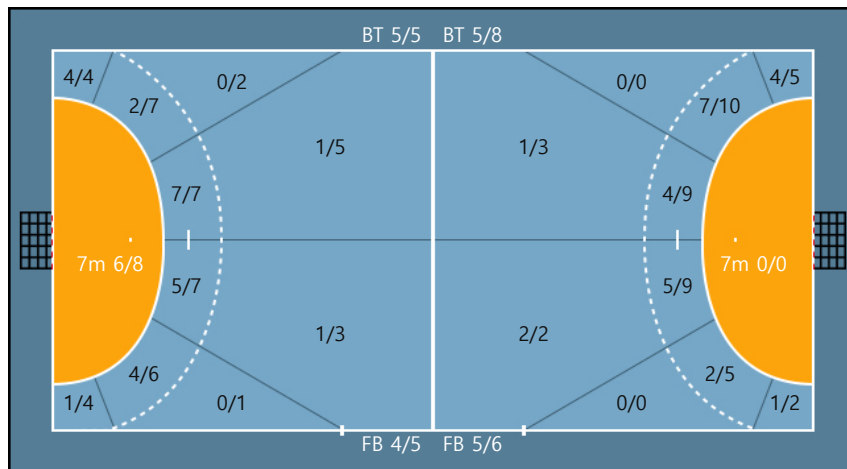

[SK 핸드볼 코리아리그(일반부)]

Shot Distribution

2023. 03. 10 18:00 부산기장체육관

Referees : 이가을 / 이은하

Technical officer : 김국환 / 김영진

MVP : 24. 강경민(광주도시공사)

경남개발공사

26

15 : 18
11 : 13

31

광주도시공사

광주도시공사

Players

Goals / Shots

1. 손민지		
0/0	0/0	0/0
0/0	0/0	0/0
0/0	0/0	0/0

2. 방민서		
0/0	0/0	0/0
0/0	0/0	0/0
0/0	0/0	0/0

7. 김수민		
0/0	0/0	0/0
1/1	0/0	0/0
3/3	0/0	1/1

11. 이슬기		
0/0	0/1	0/0
0/0	0/0	0/0
1/1	0/0	1/1

13. 정현희		
0/1	0/0	0/0
0/3	0/0	0/0
1/1	0/0	1/2

Post: 1

14. 나지현		
0/0	0/0	0/0
0/0	0/0	0/0
0/0	0/0	0/0

20. 김지혜		
0/0	0/0	1/1
0/0	0/0	0/0
0/0	0/0	0/0

21. 김금순		
0/0	0/0	0/0
0/0	0/0	0/0
0/0	0/0	1/1

22. 박세림		
0/0	0/0	1/1
0/0	0/0	0/0
0/0	0/0	1/1

23. 송혜수		
0/0	0/0	1/1
0/0	0/0	0/0
2/3	0/0	0/2

Blocked: 2

24. 강경민		
1/1	1/2	3/5
2/4	0/0	0/0
1/1	0/0	1/1

29. 김지현		
1/2	1/1	1/1
0/0	0/0	0/0
1/1	1/2	1/2

88. 박조은		
0/0	0/0	0/0
0/0	0/0	0/0
0/0	0/0	0/0

Missed: 2 Post: 2 Blocked: 1

Post: 1

Team

Goals / Shots

Team		
2/4	2/4	7/9
3/8	0/0	0/0
9/10	1/2	7/11

Missed: 2 Post: 4 Blocked: 3

Offense

Defense

Goalkeepers

Goals / Shots

1. 손민지		
2/2	0/2	1/1
0/2	0/0	1/2
3/7	1/1	8/8

88. 박조은		
4/4	1/2	1/3
0/0	0/0	1/2
1/1	0/1	2/5

2Min	2 Minute Suspensions	AS	Assists	BS	Block Shots	BT	Breakthroughs	RB	Rebound
DR	Disqualification with report	RC	Red cards	FB	Fast Breaks	G/S	Goals/Shots	BD	Blocked
S/S	Saves/Shots	YC	Yellow cards	ST	Steals	TF	Technical Faults	%	Efficiency