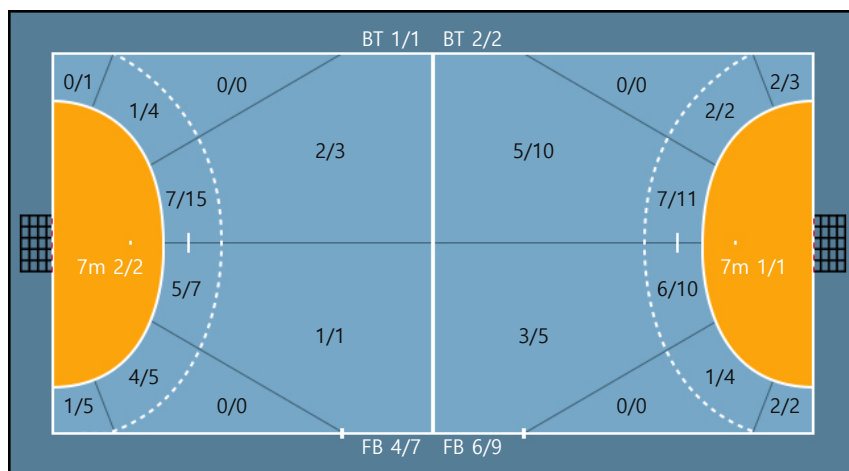

[SK 핸드볼 코리아리그(일반부)]

Shot Distribution

2023. 03. 12 12:00 부산기장체육관

Referees : 박현진 / 조용현

Technical officer : 김영진 / 김국환

MVP : 23. 이미경(부산시설공단)

경남개발공사

24

10 : 14
14 : 17

31

부산시설공단

경남개발공사

Players

Goals / Shots

1. 오사라		
0/0	0/0	0/0
0/0	0/0	0/0
0/0	0/0	0/0

2. 정예영		
0/1	0/0	0/1
0/0	0/0	0/0
0/1	0/0	2/3

7. 노희경		
0/0	0/0	0/0
0/0	0/0	0/0
0/0	0/0	0/1

11. 김연우		
0/0	0/0	0/0
0/0	0/0	0/0
0/0	0/0	0/0

16. 이민영		
0/0	0/0	0/0
0/0	0/0	0/0
0/0	0/0	0/0

Post: 1

Post: 1

18. 배민희		
1/1	0/0	0/0
0/0	0/0	0/1
0/0	0/0	0/0

19. 이지우		
0/0	0/0	0/0
0/0	0/0	0/0
0/0	0/0	0/0

21. 유혜정		
0/0	0/0	0/0
0/0	0/0	1/1
0/1	0/0	0/0

23. 허유진		
1/1	0/0	3/3
1/1	0/0	0/0
2/3	0/0	6/6

24. 김소라		
0/0	0/0	1/2
0/0	0/0	0/0
0/0	0/1	0/0

Post: 1

27. 강다혜		
0/0	0/0	0/0
0/0	0/0	0/0
0/0	0/0	0/0

29. 김이슬		
0/0	0/1	0/0
0/0	0/0	0/1
0/0	0/0	0/0

31. 최지혜		
3/3	0/0	1/1
1/3	0/0	0/0
0/0	0/0	1/1

33. 이연송		
0/0	0/0	0/0
0/0	0/0	0/0
0/0	0/0	0/0

Missed: 3 Post: 1

Team

Goals / Shots

Team		
5/6	0/1	5/7
2/4	0/0	1/3
2/5	0/1	9/11

Missed: 3 Post: 4 Blocked: 0

Offense

Defense

Goalkeepers

Goals / Shots

1. 오사라		
2/2	1/2	7/11
4/7	0/0	2/4
5/6	2/2	6/7

16. 이민영		
0/0	0/0	1/1
0/0	0/0	0/0
0/0	0/0	0/0

2Min	2 Minute Suspensions	AS	Assists	BS	Block Shots	BT	Breakthroughs	RB	Rebound
DR	Disqualification with report	RC	Red cards	FB	Fast Breaks	G/S	Goals/Shots	BD	Blocked
S/S	Saves/Shots	YC	Yellow cards	ST	Steals	TF	Technical Faults	%	Efficiency