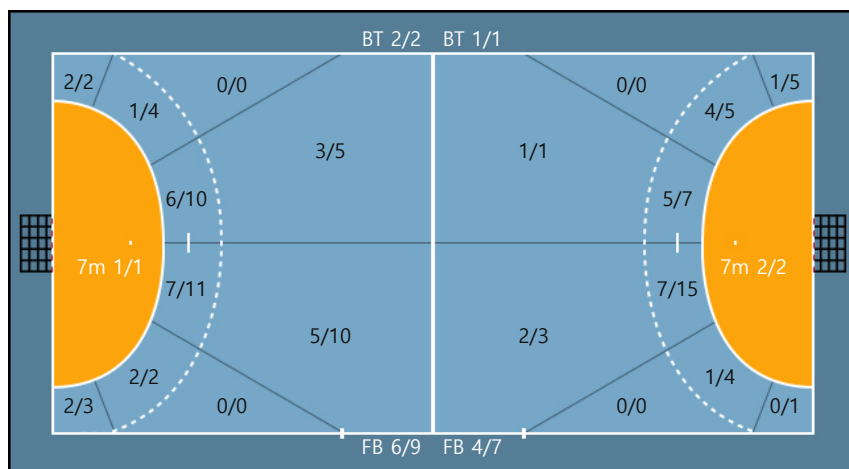

Team		
2/2	1/2	8/12
4/7	0/0	2/4
6/7	2/2	6/7

Missed: 4 Post: 4 Blocked: 1

**Offense**

**Defense**

Goalkeepers

Goals / Shots

74. 이주현		
0/0	0/0	0/0
0/0	0/0	1/1
0/1	0/0	2/2

86. 김수연		
5/6	0/1	5/7
2/4	0/0	0/2
2/4	0/1	7/9