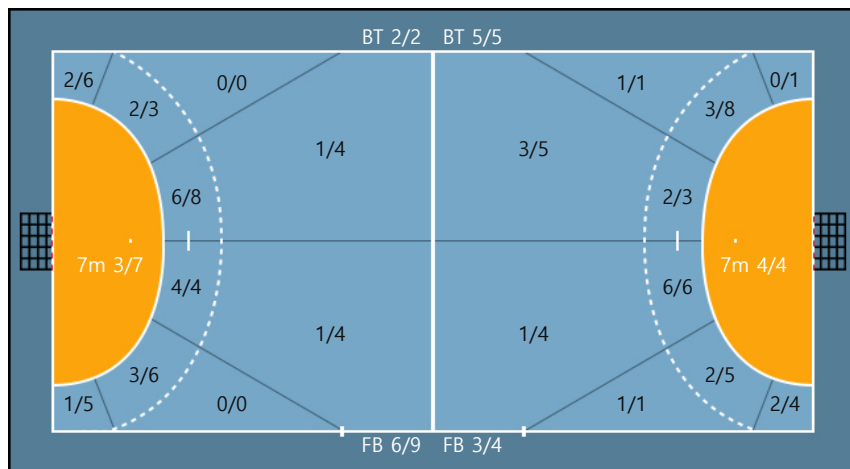

[SK 핸드볼 코리아리그(일반부)]

Shot Distribution

2023. 03. 12 18:00 부산기장체육관

Referees : 이형철 / 서태웅
Technical officer : 김국환 / 김영진
MVP : 56. 강은지(대구광역시청)

광주도시공사

23

11 : 12
12 : 13

25

대구광역시청

광주도시공사

Players

Goals / Shots

1. 손민지		
0/0	0/0	0/0
0/0	0/0	0/0
0/0	0/0	0/0

2. 방민서		
0/0	0/0	0/0
0/1	0/0	0/0
0/0	0/0	0/0

7. 김수민		
0/0	0/1	1/1
0/1	0/0	1/1
0/0	0/0	1/3

11. 이슬기		
0/0	0/1	0/0
1/1	0/0	1/2
2/2	0/0	0/0

13. 정현희		
2/2	0/0	1/1
0/1	0/0	0/1
0/0	0/0	0/0

Post: 2

Blocked: 1

14. 나지현		
0/0	0/0	0/0
0/0	0/0	0/0
0/0	0/0	0/0

20. 김지혜		
0/0	0/0	0/0
0/0	0/0	0/0
1/1	0/0	0/0

21. 김금순		
0/0	0/0	1/1
0/0	0/0	0/0
0/0	0/0	1/1

22. 박세림		
0/1	0/0	0/0
0/0	0/0	0/0
1/1	0/0	0/0

23. 송혜수		
0/0	0/0	0/0
0/0	0/0	0/0
0/0	0/0	0/0

24. 강경민		
0/1	0/0	2/4
1/3	0/0	0/0
0/0	0/0	0/1

29. 김지현		
1/1	0/0	0/1
0/1	0/0	0/1
3/4	0/0	2/2

88. 박조은		
0/0	0/0	0/0
0/0	0/0	0/0
0/0	0/0	0/0

Missed: 1 Blocked: 1

Post: 1

Team

Goals / Shots

Team		
3/5	0/2	5/8
2/8	0/0	2/5
7/8	0/0	4/7

Missed: 1 Post: 3 Blocked: 2

Offense

Defense

Goalkeepers

Goals / Shots

1. 손민지		
0/0	0/0	0/0
0/0	0/0	0/0
2/2	0/0	1/1

88. 박조은		
3/4	0/0	1/2
0/1	0/0	1/5
8/10	1/1	7/12

2Min	2 Minute Suspensions	AS	Assists	BS	Block Shots	BT	Breakthroughs	RB	Rebound
DR	Disqualification with report	RC	Red cards	FB	Fast Breaks	G/S	Goals/Shots	BD	Blocked
S/S	Saves/Shots	YC	Yellow cards	ST	Steals	TF	Technical Faults	%	Efficiency