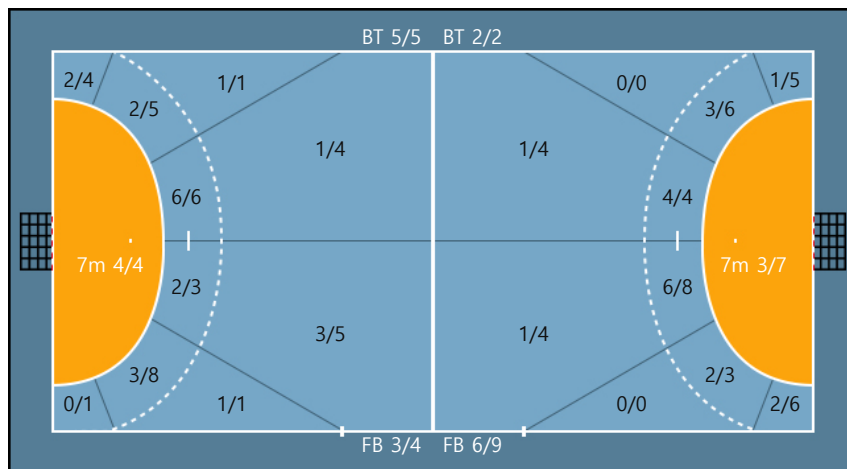

Missed: 1 Post: 2 Blocked: 3

**Offense**

**Defense**

Goalkeepers

Goals / Shots

56. 강은지		
3/5	0/2	5/8
2/8	0/0	2/5
7/8	0/0	4/7

2Min	2 Minute Suspensions	AS	Assists	BS	Block Shots	BT	Breakthroughs	RB	Rebound
DR	Disqualification with report	RC	Red cards	FB	Fast Breaks	G/S	Goals/Shots	BD	Blocked
S/S	Saves/Shots	YC	Yellow cards	ST	Steals	TF	Technical Faults	%	Efficiency