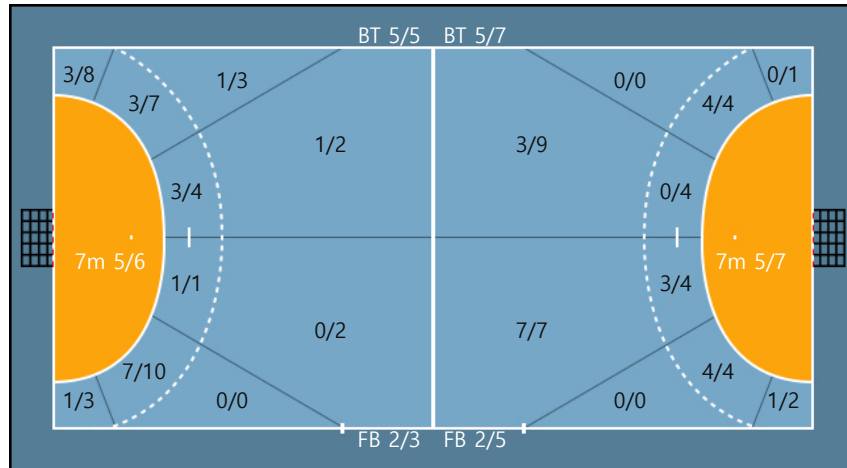

Post: 2

Team

Goals / Shots

Team		
4/5	1/4	3/4
0/1	0/0	0/0
10/14	0/0	7/12

Missed: 1 Post: 5 Blocked: 0

Offense

Defense

Goalkeepers