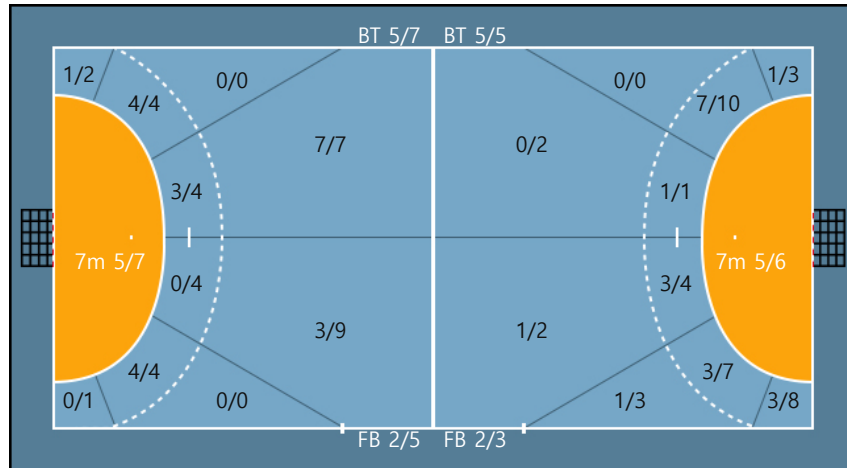

77. 박시연		
1/1	0/0	0/0
0/0	0/0	0/0
0/0	0/0	0/0

86. 김수연		
0/0	1/1	0/0
0/0	0/0	0/0
0/0	0/0	0/0

Post: 1

Team

Goals / Shots

Team		
3/5	2/2	2/2
1/3	0/0	2/3
10/12	0/0	8/9

Missed: 4 Post: 3 Blocked: 2

Offense