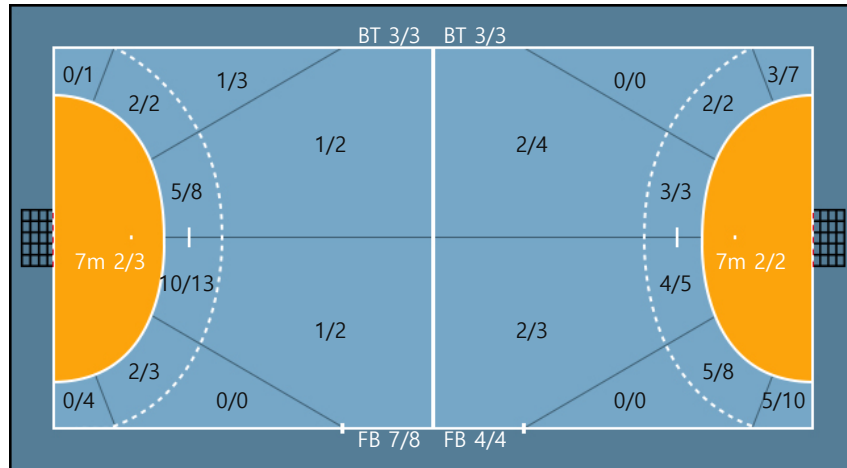

[SK 핸드볼 코리아리그(일반부)]

Shot Distribution

2023. 03. 17 16:00 광명시민체육관

Referees : 차창환 / 서태웅

Technical officer : 엄태권 / 김국환

MVP : -

삼척시청 29 15 : 12 26 경남개발공사

경남개발공사

Players

Goals / Shots

1. 오사라		
0/0	0/0	0/0
0/0	0/0	0/0
0/0	0/0	0/0

2. 정예영		
0/0	1/2	0/0
0/1	0/0	0/0
1/1	0/0	1/1

7. 노희경		
0/0	0/0	0/0
0/0	0/0	0/0
0/0	0/0	0/0

11. 김연우		
0/0	0/0	1/1
0/0	0/0	0/0
1/1	0/0	0/0

16. 이민영		
0/0	0/0	0/0
0/0	0/0	0/0
0/0	0/0	0/0

Missed: 1 Post: 2

Missed: 1 Blocked: 2

18. 배민희		
1/1	0/0	0/0
0/0	0/1	0/0
0/0	0/0	0/0

19. 이지우		
0/0	0/0	0/0
0/0	0/0	0/0
0/0	0/0	0/0

21. 유혜정		
0/0	0/0	0/0
0/0	0/0	0/0
0/0	0/0	0/0

23. 허유진		
2/3	0/0	0/0
0/0	0/0	0/0
2/3	0/0	1/1

24. 김소라		
4/4	0/0	2/3
0/0	0/0	0/0
3/3	0/0	1/2

Post: 1

Post: 1

27. 강다혜		
0/0	0/0	0/0
0/0	0/0	0/0
0/0	0/0	0/0

29. 김이슬		
0/0	0/1	1/1
0/0	0/0	0/0
0/0	0/0	1/1

31. 최지혜		
1/1	0/0	0/0
0/0	0/0	0/0
2/2	0/1	0/0

Missed: 1

Missed: 1

Team

Goals / Shots

Team		
8/9	1/3	4/5
0/1	0/1	0/0
9/10	0/1	4/5

Missed: 4 Post: 4 Blocked: 2

Offense

Defense

Goalkeepers

Goals / Shots

1. 오사라		
0/6	1/3	9/9
3/3	0/0	0/0
10/11	2/4	4/5

2Min	2 Minute Suspensions	AS	Assists	BS	Block Shots	BT	Breakthroughs	RB	Rebound
DR	Disqualification with report	RC	Red cards	FB	Fast Breaks	G/S	Goals/Shots	BD	Blocked
S/S	Saves/Shots	YC	Yellow cards	ST	Steals	TF	Technical Faults	%	Efficiency