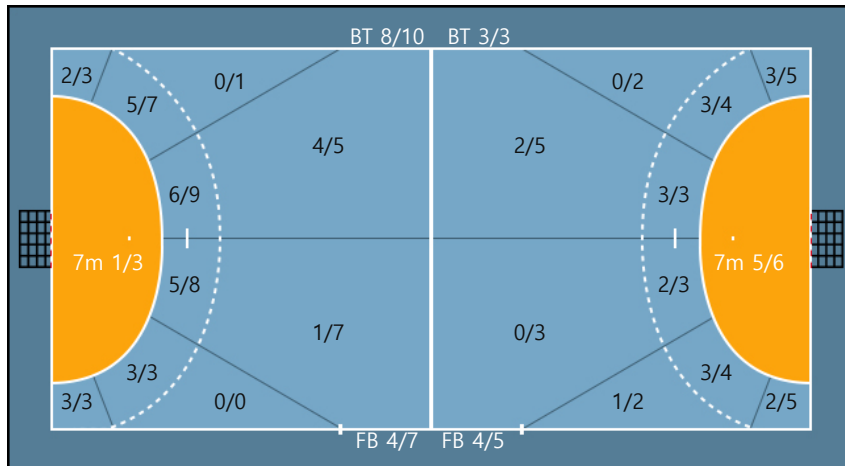

Missed: 1 Post: 1
 Blocked: 1

29. 유소정 1/1 0/0 2/2 0/1 0/0 0/0 2/3 0/0 2/4

Post: 3

Team

Goals / Shots

Team	6	7	12
SK슈가글라이더즈	6/7	0/0	10/11
광주도시공사	0/2	0/1	0/0
합계	6/11	3/3	5/9

Missed: 1 Post: 4 Blocked: 1

Offense