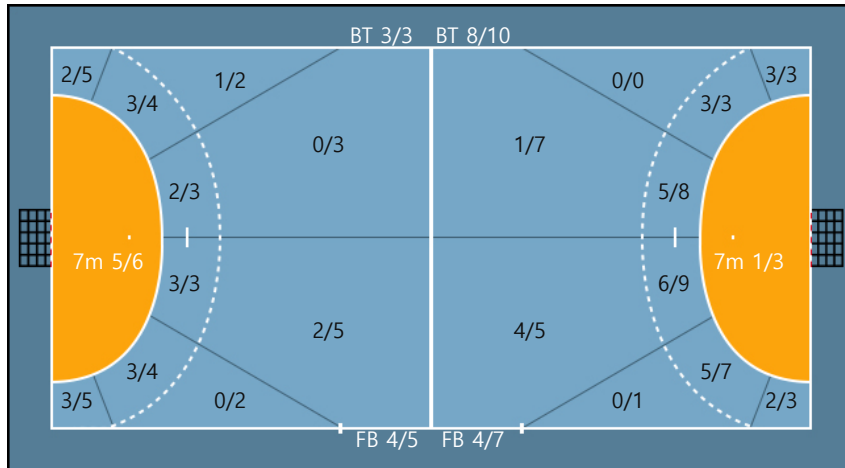

[SK 핸드볼 코리아리그(일반부)]

Shot Distribution

2023. 03. 19 16:00 광명시민체육관

Referees : 서태웅 / 차창환

Technical officer : 김국환 / 강태구

MVP : 29. 유소정(SK슈가글라이더즈)

SK슈가글라이더즈   **30**   12 : 14   **24**   **광주도시공사**

광주도시공사

Players

Goals / Shots

1. 손민지		
0/0	0/0	0/0
0/0	0/0	0/0
0/0	0/0	0/0

2. 방민서		
0/1	0/0	0/0
0/0	0/0	0/0
0/0	0/0	0/0

7. 김수민		
0/1	0/0	0/0
1/1	0/0	0/0
0/0	0/0	1/1

11. 이슬기		
0/0	0/0	0/0
0/0	0/0	0/1
2/2	0/0	2/3

13. 정현희		
3/4	0/0	0/2
0/0	0/0	0/1
2/2	1/1	0/0

Post: 1

Blocked: 1

14. 나지현		
0/0	0/0	0/0
0/0	0/0	0/0
0/0	0/0	0/0

20. 김지혜		
0/0	0/0	0/0
0/0	0/0	0/0
1/1	0/0	0/0

21. 김금순		
0/0	0/0	0/0
0/0	0/0	0/0
1/1	0/0	0/0

22. 박세림		
0/0	0/0	1/1
0/0	0/0	0/0
0/1	0/0	0/0

24. 강경민		
0/3	0/0	1/1
0/1	0/0	0/1
1/1	1/1	1/1

Missed: 1   Blocked: 1

29. 김지현		
0/0	0/0	1/1
0/0	0/0	0/0
4/5	0/0	0/0

88. 박조은		
0/0	0/0	0/0
0/0	0/0	0/0
0/0	0/0	0/0

Post: 1   Blocked: 3

Team

Goals / Shots

Team		
3/9	0/0	3/5
1/2	0/0	0/3
11/13	2/2	4/5

Missed: 1   Post: 2   Blocked: 5

Offense

Defense

Goalkeepers

Goals / Shots

1. 손민지		
0/1	0/0	2/2
0/0	0/1	0/0
0/2	1/1	2/3

88. 박조은		
6/6	0/0	8/9
0/2	0/0	0/0
6/9	2/2	3/6

2Min	2 Minute Suspensions	AS	Assists	BS	Block Shots	BT	Breakthroughs	RB	Rebound
DR	Disqualification with report	RC	Red cards	FB	Fast Breaks	G/S	Goals/Shots	BD	Blocked
S/S	Saves/Shots	YC	Yellow cards	ST	Steals	TF	Technical Faults	%	Efficiency