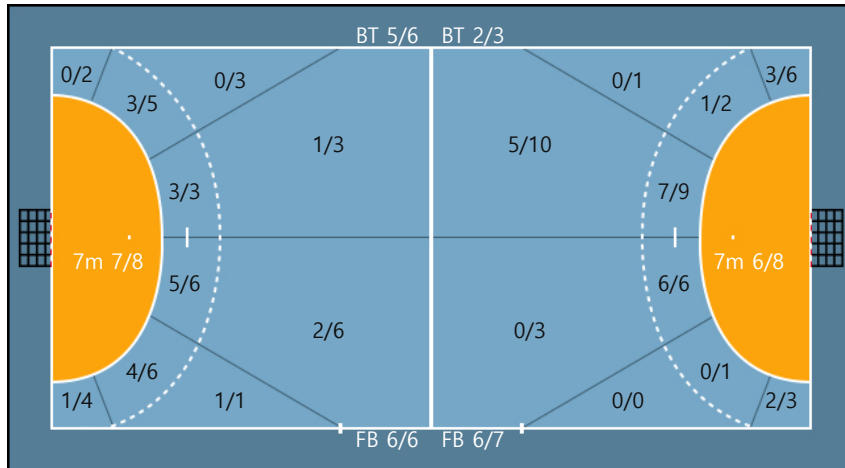

[SK 핸드볼 코리아리그(일반부)]

Shot Distribution

2023. 03. 19 18:00 광명시민체육관

Referees : 조용현 / 박현진
Technical officer : 엄태권 / 김영진
MVP : 88. 조아람(서울시청)

서울시청   31   13 : 11   27   대구광역시청

대구광역시청

Players

Goals / Shots

2. 신민희		
0/0	0/0	0/0
0/0	0/0	0/0
0/0	0/0	0/0

9. 최경빈		
0/0	0/0	2/2
0/0	0/0	0/1
1/1	0/0	2/2

12. 이현정		
0/0	0/0	0/0
0/0	0/0	0/0
0/0	0/0	0/0

13. 김민진		
0/0	0/0	0/0
0/0	0/0	0/0
0/0	0/0	0/0

17. 박지원		
0/0	0/0	0/0
0/0	0/0	0/0
0/0	0/0	0/0

Post: 2

19. 허수림		
0/0	0/0	1/2
0/0	0/0	0/0
1/1	0/0	1/1

20. 황은진		
0/1	0/0	0/1
0/0	0/0	0/0
1/1	0/0	0/1

21. 김선화		
0/0	0/0	0/0
0/0	0/0	0/0
1/3	1/1	1/1

22. 김희진		
0/0	0/0	1/1
0/0	0/0	0/0
1/4	0/1	4/4

23. 김아영		
0/0	0/0	0/1
0/0	0/0	0/0
1/2	0/0	2/2

Missed: 1

Post: 1

Blocked: 3

Missed: 1 Post: 1

27. 이혜원		
0/0	0/0	1/1
1/1	0/0	1/1
1/1	0/0	2/2

28. 안혜인		
0/0	0/0	0/0
0/0	0/0	0/0
0/0	0/0	0/0

56. 강은지		
0/0	0/0	0/0
0/0	0/0	0/0
0/0	0/0	0/0

Missed: 1 Blocked: 3

Team

Goals / Shots

Team		
0/1	0/0	5/8
1/1	0/0	1/2
7/13	1/2	12/13

Missed: 3 Post: 4 Blocked: 6

Offense

Defense

Goalkeepers

Goals / Shots

56. 강은지		
7/9	1/1	8/11
0/0	0/0	0/2
7/12	2/2	6/7

2Min	2 Minute Suspensions	AS	Assists	BS	Block Shots	BT	Breakthroughs	RB	Rebound
DR	Disqualification with report	RC	Red cards	FB	Fast Breaks	G/S	Goals/Shots	BD	Blocked
S/S	Saves/Shots	YC	Yellow cards	ST	Steals	TF	Technical Faults	%	Efficiency