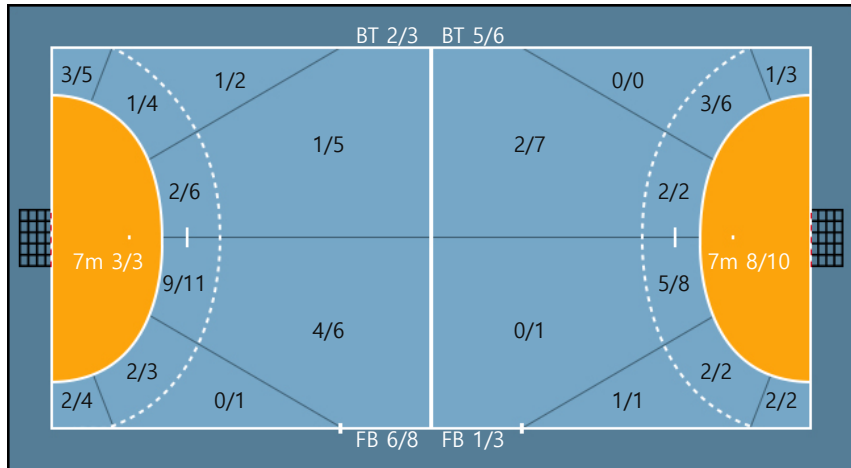

[SK 핸드볼 코리아리그(일반부)]

Shot Distribution

2023. 03. 24 14:00 SK호크스아레나

Referees : 박현진 / 조용현
Technical officer : 강태구 / 엄태권
MVP : 13. 장나연(인천광역시청)

인천광역시청 28   17 : 14   **26**   **경남개발공사**

인천광역시청

Players

Goals / Shots

1. 최민정		
0/0	0/0	0/0
0/0	0/0	0/0
0/0	0/0	0/0

6. 이호진		
0/0	0/0	0/1
0/0	0/0	0/0
2/4	0/0	0/1

7. 신은주		
0/0	0/0	0/0
0/0	0/0	0/0
0/0	1/1	0/0

8. 여인지		
0/0	0/0	0/0
0/0	0/0	0/0
0/0	0/0	0/0

13. 장나연		
0/0	0/0	1/1
0/0	0/0	0/0
2/3	0/0	2/2

16. 이가은		
0/0	0/0	0/0
0/0	0/0	0/0
0/0	0/0	0/0

18. 김한령		
2/3	0/0	0/0
0/0	0/0	0/0
0/1	0/0	1/2

20. 김설희		
0/0	0/0	0/0
0/0	0/0	0/0
0/0	0/0	0/0

21. 김성은		
1/1	0/0	1/1
0/0	0/0	0/0
1/2	0/1	1/1

23. 오예달		
1/1	0/1	0/0
0/0	0/0	0/0
1/2	0/0	1/1

Blocked: 2

Post: 2

24. 차서연		
0/0	0/0	0/0
0/0	0/0	0/0
0/0	0/0	0/0

26. 강주빈		
0/0	0/0	1/1
0/0	0/0	0/0
2/2	0/2	2/4

29. 신다래		
0/0	0/0	1/1
0/0	0/0	0/0
2/4	1/1	1/1

Missed: 1

Post: 1

Team

Goals / Shots

Team		
4/5	0/1	4/5
0/0	0/0	0/0
10/18	2/5	8/12

Missed: 1   Post: 3   Blocked: 2

Offense

Defense

Goalkeepers

Goals / Shots

1. 최민정		
1/1	0/0	0/0
0/0	0/0	0/0
1/1	0/0	0/0

16. 이가은		
4/5	0/0	9/9
0/3	0/0	0/0
6/9	1/2	4/5

2Min	2 Minute Suspensions	AS	Assists	BS	Block Shots	BT	Breakthroughs	RB	Rebound
DR	Disqualification with report	RC	Red cards	FB	Fast Breaks	G/S	Goals/Shots	BD	Blocked
S/S	Saves/Shots	YC	Yellow cards	ST	Steals	TF	Technical Faults	%	Efficiency