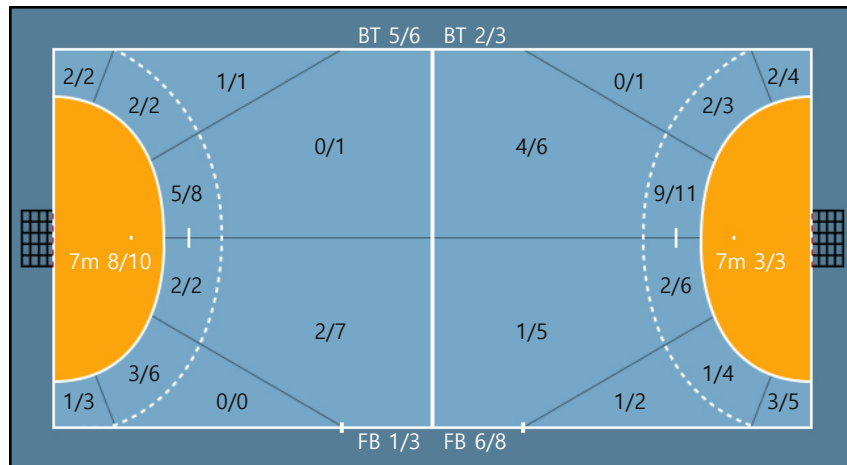

[SK 핸드볼 코리아리그(일반부)]

Shot Distribution

2023. 03. 24 14:00 SK호크스아레나

Referees : 박현진 / 조용현
Technical officer : 강태구 / 엄태권
MVP : 13. 장나연(인천광역시청)

인천광역시청 28   17 : 14   **26**   **경남개발공사**

경남개발공사

Players

Goals / Shots

1. 오사라		
0/0	0/0	0/0
0/0	0/0	0/0
0/0	0/0	0/0

Missed: 1

2. 정예영		
0/0	0/0	2/2
0/1	0/0	0/0
2/3	0/0	0/0

7. 노희경		
0/0	0/0	0/0
0/0	0/0	0/0
0/0	0/0	0/0

11. 김연우		
0/0	0/0	0/0
0/0	0/0	0/0
0/0	0/0	0/1

Missed: 2

16. 이민영		
0/0	0/0	0/0
0/0	0/0	0/0
0/0	0/0	0/0

18. 배민희		
0/0	0/0	0/0
0/0	0/0	0/0
0/0	0/0	0/0

19. 이지우		
0/0	0/0	0/0
0/0	0/0	0/0
0/0	0/0	0/0

21. 유혜정		
0/0	0/0	0/0
0/0	0/0	0/0
0/1	0/0	0/0

23. 허유진		
2/2	0/0	3/3
0/0	0/0	0/0
2/2	0/1	1/1

Missed: 1 Post: 1

24. 김소라		
0/0	0/0	3/3
0/0	0/0	0/0
0/0	1/1	0/0

Missed: 1 Post: 2

Blocked: 1

27. 강다혜		
0/0	0/0	0/0
0/1	0/0	0/0
1/2	0/0	1/1

29. 김이슬		
0/1	0/0	1/1
0/0	0/0	0/0
0/0	0/0	1/1

31. 최지혜		
3/3	0/0	0/0
0/1	0/0	0/0
2/2	0/0	1/1

Blocked: 1

Team

Goals / Shots

Team		
5/6	0/0	9/9
0/3	0/0	0/0
7/10	1/2	4/5

Missed: 5 Post: 3 Blocked: 2

Offense

Defense

Goalkeepers

Goals / Shots

1. 오사라		
4/5	0/1	3/4
0/0	0/0	0/0
10/18	2/5	8/12

16. 이민영		
0/0	0/0	1/1
0/0	0/0	0/0
0/0	0/0	0/0

2Min	2 Minute Suspensions	AS	Assists	BS	Block Shots	BT	Breakthroughs	RB	Rebound
DR	Disqualification with report	RC	Red cards	FB	Fast Breaks	G/S	Goals/Shots	BD	Blocked
S/S	Saves/Shots	YC	Yellow cards	ST	Steals	TF	Technical Faults	%	Efficiency