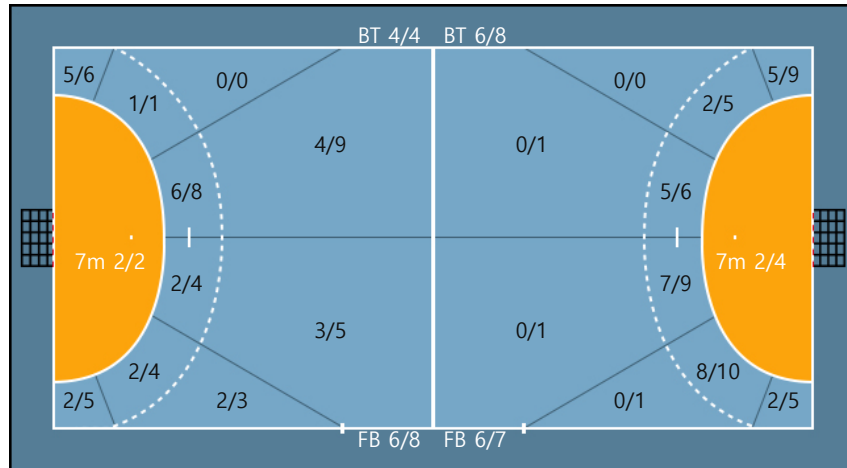

Missed: 1
 Post: 1 Blocked: 1

Team

Goals / Shots

Team		
5/6	2/2	4/5
0/2	0/0	2/4
7/10	2/8	7/8

Missed: 1 Post: 1 Blocked: 1

Offense

Defense

Goalkeepers