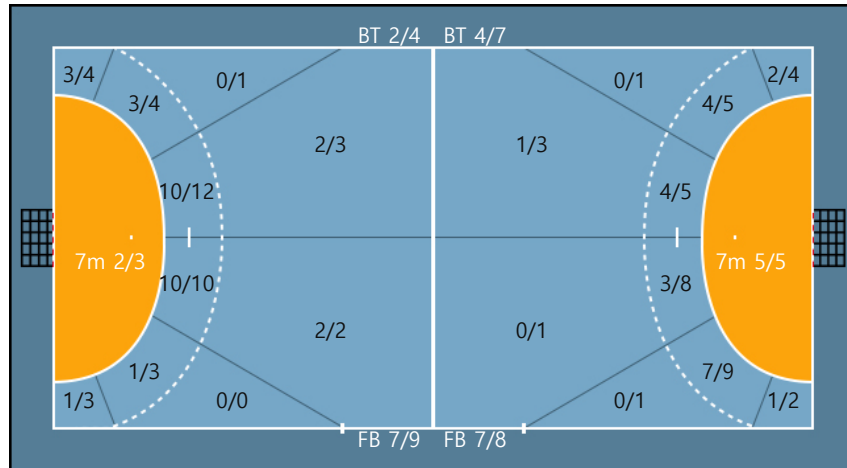

Blocked: 2

Missed: 1

Team

Goals / Shots

Team		
8/12	4/4	5/8
1/2	0/0	1/2
7/8	1/1	7/8

Missed: 1 Post: 0 Blocked: 2

Offense

Defense