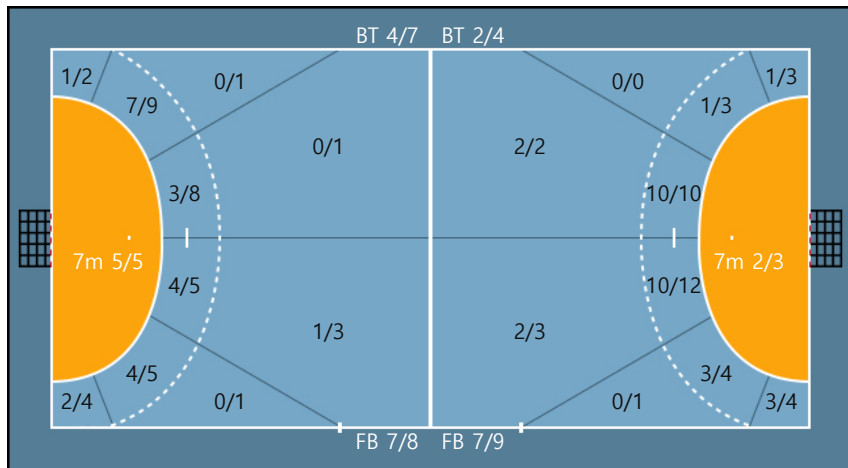

Goals / Shots

Team		
3/3	1/3	5/6
1/1	0/0	1/2
7/8	2/6	7/10

Missed: 3 Post: 2 Blocked: 4

Offense

Defense

Goalkeepers

Goals / Shots

56. 강은지		
8/12	4/4	5/8
1/2	0/0	1/2
7/8	1/1	7/8