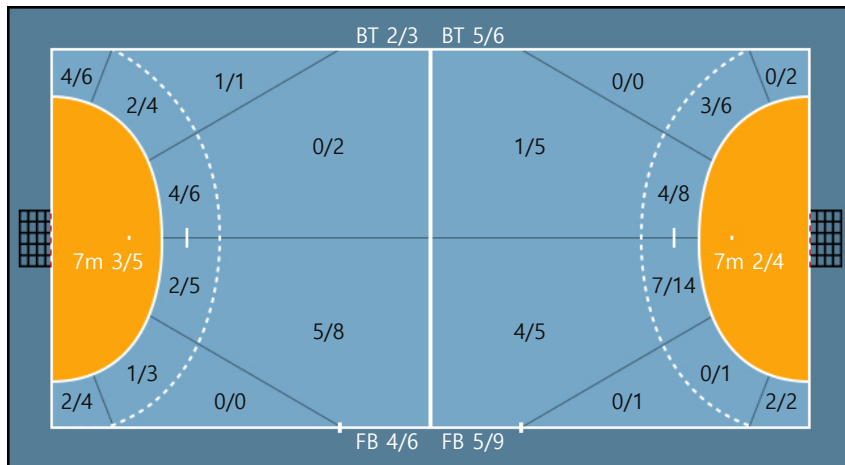

[SK 핸드볼 코리아리그(일반부)]

Shot Distribution

2023. 03. 26 14:00 SK호크스아레나

Referees : 허철영 / 김민경
Technical officer : 엄태권 / 김국환
MVP : 88. 박조은(광주도시공사)

서울시청   24   14 : 12   24   광주도시공사

광주도시공사

Players

Goals / Shots

1. 손민지 0/0 0/0 0/0 0/0 0/0 0/0 0/0 0/0 0/0	2. 방민서 0/0 0/0 0/0 0/0 0/0 0/0 0/0 0/0 0/0	7. 김수민 0/0 0/0 0/0 0/2 0/0 3/3 3/4 0/0 1/2	11. 이슬기 0/0 0/0 0/0 1/2 0/0 0/0 1/1 0/0 1/1 Missed: 1	13. 정현희 1/1 1/1 0/0 0/1 0/0 0/0 0/0 0/0 0/0 Missed: 1 Blocked: 1
14. 나지현 0/0 0/0 0/0 0/0 0/0 0/0 0/0 0/0 0/0	20. 김지혜 0/0 0/0 0/0 0/0 0/0 0/0 0/0 0/0 0/0	21. 김금순 0/0 0/0 0/0 0/0 0/0 0/0 0/0 0/0 0/0 Blocked: 1	22. 박세림 0/0 0/0 0/0 0/0 0/0 0/0 0/0 0/0 0/0	23. 송혜수 0/0 0/0 0/0 0/0 0/0 0/0 0/0 0/0 0/0
24. 강경민 3/4 0/0 0/0 0/0 0/0 0/0 2/3 0/0 1/1 Missed: 1 Post: 4 Blocked: 2	29. 김지현 1/1 0/0 1/1 1/1 0/0 0/0 3/7 0/0 0/0 Missed: 1	88. 박조은 0/0 0/0 0/0 0/0 0/0 0/0 0/0 0/0 0/0		

Team Goals / Shots

Team	Goals	Shots	Post	Blocked
5/6	1/1	1/1		
2/6	0/0	3/3		
9/15	0/0	3/4		
Missed: 4 Post: 4 Blocked: 4				

Offense

Defense

Goalkeepers Goals / Shots

Goalkeeper	Goals	Shots	Post	Blocked
1. 손민지	0/0	0/0	1/2	
	0/0	0/0	0/0	
	1/1	0/0	0/1	
88. 박조은	5/9	0/1	3/8	
	1/4	0/0	0/0	
	5/8	0/0	8/12	

2Min	2 Minute Suspensions	AS	Assists	BS	Block Shots	BT	Breakthroughs	RB	Rebound
DR	Disqualification with report	RC	Red cards	FB	Fast Breaks	G/S	Goals/Shots	BD	Blocked
S/S	Saves/Shots	YC	Yellow cards	ST	Steals	TF	Technical Faults	%	Efficiency