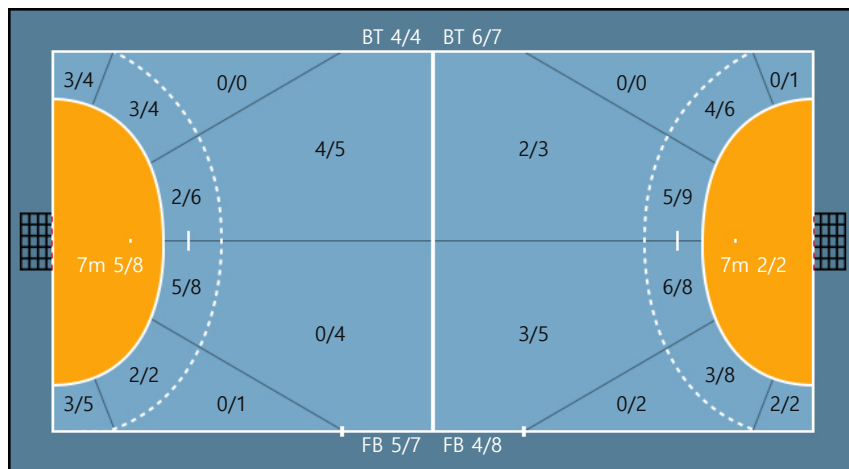

[SK 핸드볼 코리아리그(일반부)]

Shot Distribution

2023. 03. 31 14:00 삼척시민체육관

Referees : 조용현 / 차창환

Technical officer : 심경섭 / 서근영

MVP : 13. 정현희(광주도시공사)

인천광역시청

27

13 : 12
14 : 15

27

광주도시공사

광주도시공사

Players

Goals / Shots

1. 손민지		
0/0	0/0	0/0
0/0	0/0	0/0
0/0	0/0	0/0

2. 방민서		
0/0	0/0	0/0
0/0	0/0	0/0
0/0	0/0	0/0

7. 김수민		
0/0	0/0	0/0
1/3	0/0	1/1
0/0	0/0	1/1

11. 이슬기		
0/0	0/0	1/1
0/0	0/0	0/1
1/1	0/0	1/1

13. 정현희		
3/4	0/0	0/0
0/1	0/0	1/1
1/1	0/0	1/1

Post: 1

14. 나지현		
0/0	0/0	0/0
0/0	0/0	0/0
0/0	0/0	0/0

20. 김지혜		
0/0	0/0	0/0
0/0	0/0	0/0
0/0	0/0	0/0

21. 김금순		
0/1	0/0	0/0
0/0	0/0	0/0
1/1	0/0	0/0

22. 박세림		
0/0	0/0	0/0
0/0	0/0	0/1
0/0	0/0	0/0

23. 송혜수		
0/0	0/0	0/0
0/0	0/0	0/0
0/0	0/0	0/0

Missed: 1

24. 강경민		
5/5	0/0	2/3
1/1	1/1	0/1
2/3	0/0	0/0

29. 김지현		
1/2	0/0	0/0
0/0	0/0	1/1
0/1	0/0	1/1

88. 박조은		
0/0	0/0	0/0
0/0	0/0	0/0
0/0	0/0	0/0

Missed: 1 Post: 2

Missed: 1 Post: 2

Team

Goals / Shots

Team		
9/12	0/0	3/4
2/5	1/1	3/6
5/7	0/0	4/4

Missed: 3 Post: 5 Blocked: 0

Offense

Defense

Goalkeepers

Goals / Shots

1. 손민지		
2/2	0/0	2/2
0/0	0/0	1/3
2/2	0/0	1/2

88. 박조은		
3/3	0/1	0/1
3/6	0/0	0/3
10/12	1/1	2/3

2Min	2 Minute Suspensions	AS	Assists	BS	Block Shots	BT	Breakthroughs	RB	Rebound
DR	Disqualification with report	RC	Red cards	FB	Fast Breaks	G/S	Goals/Shots	BD	Blocked
S/S	Saves/Shots	YC	Yellow cards	ST	Steals	TF	Technical Faults	%	Efficiency