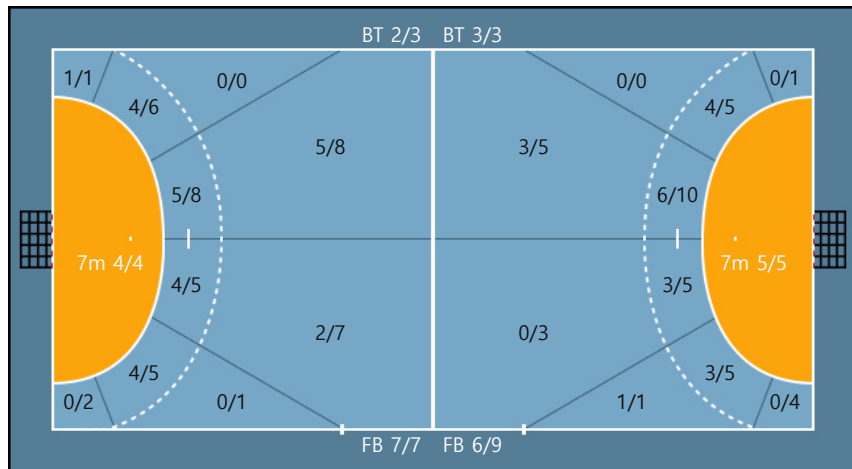

[SK 핸드볼 코리아리그(일반부)]

Shot Distribution

2023. 04. 02 12:00 삼척시민체육관

Referees : 차창환 / 박현진
Technical officer : 심경섭 / 오용기
MVP : 23. 송지은(SK슈가글라이더즈)

SK슈가글라이더즈 29 16 : 10 25 경남개발공사

SK슈가글라이더즈

Players

Goals / Shots

6. 최수지		
0/0	0/0	0/0
0/0	0/0	0/0
0/0	0/0	0/0

Blocked: 1

7. 김수정		
0/0	0/0	0/0
0/0	0/0	1/1
0/0	0/0	0/0

9. 신다빈		
0/0	0/0	0/0
0/0	0/0	0/0
0/0	0/0	0/0

12. 이민지		
0/0	0/0	0/0
0/0	0/0	0/0
0/0	0/0	0/0

15. 최수민		
0/0	1/1	0/1
0/0	0/0	0/0
2/2	0/0	0/0

Missed: 1

17. 이현주		
1/1	0/1	0/0
0/2	0/0	0/0
2/2	0/0	1/1

18. 강은혜		
0/0	0/0	0/0
0/0	0/0	0/0
2/2	0/0	0/0

19. 김금정		
1/1	0/0	0/0
0/0	0/0	0/0
0/0	0/0	1/1

20. 김하경		
1/1	0/0	0/0
0/0	0/0	0/0
1/1	0/0	0/0

21. 심해인		
0/0	0/0	0/0
0/0	0/0	0/0
0/0	0/0	0/0

Post: 1

22. 배은비		
0/0	0/0	0/0
0/0	0/0	0/1
0/0	0/0	1/1

23. 송지은		
1/1	0/0	1/2
0/0	0/0	0/2
4/5	0/0	0/1

24. 권한나		
0/1	0/0	3/4
1/1	0/0	0/0
3/3	0/0	1/1

27. 김의진		
0/0	0/0	0/0
0/0	0/0	0/0
0/0	0/0	0/0

28. 가비나		
0/0	0/0	0/0
0/0	0/0	0/0
0/0	0/0	0/0

Missed: 2 Post: 1 Blocked:

Missed: 1 Blocked: 1

1

29. 유소정		
0/0	0/0	0/0
0/0	0/0	0/0
0/0	0/0	0/0

Team

Goals / Shots

Team		
4/5	1/2	4/7
1/3	0/0	1/4
14/15	0/0	4/5

Missed: 4 Post: 2 Blocked: 3

Offense

Defense

Goalkeepers

Goals / Shots

12. 이민지		
3/5	0/0	1/1
1/4	0/1	1/2
2/5	0/0	1/2

28. 가비나		
2/2	1/1	0/1
0/2	0/0	1/2
4/4	0/0	8/8

2Min	2 Minute Suspensions	AS	Assists	BS	Block Shots	BT	Breakthroughs	RB	Rebound
DR	Disqualification with report	RC	Red cards	FB	Fast Breaks	G/S	Goals/Shots	BD	Blocked
S/S	Saves/Shots	YC	Yellow cards	ST	Steals	TF	Technical Faults	%	Efficiency