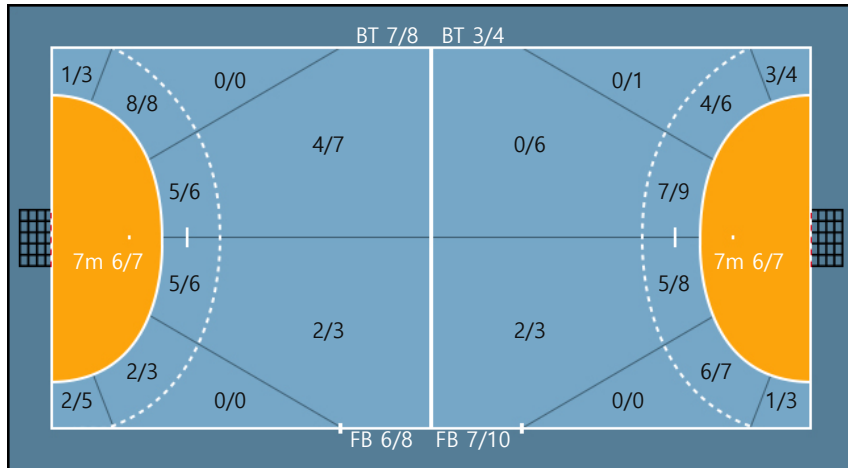

[SK 핸드볼 코리아리그(일반부)]

Shot Distribution

2023. 04. 09 12:00 SK호크스아레나

Referees : 박현진 / 조용현
Technical officer : 김영진 / 김국환
MVP : 23. 우빛나(서울시청)

서울시청 35   19 : 16   **34**   **경남개발공사**

서울시청

Players

Goals / Shots

2. 송지영		
1/2	0/0	0/0
0/0	0/0	0/0
2/2	0/0	0/0

Post: 1

11. 박수정		
0/0	1/1	0/0
0/1	0/0	0/0
1/1	0/0	0/0

12. 정진희		
0/0	0/0	0/0
0/0	0/0	0/0
0/0	0/0	0/0

16. 나혜린		
0/0	0/0	0/0
0/0	0/0	0/0
0/0	0/0	0/0

17. 조수연		
0/0	0/0	2/2
0/1	0/0	0/0
1/2	0/0	0/1

Blocked: 1

20. 이규희		
0/0	0/0	0/0
0/0	0/0	0/0
0/0	0/0	0/0

23. 우빛나		
1/1	0/0	3/4
0/0	0/0	0/0
5/6	0/0	6/6

Post: 1 Blocked: 3

24. 박지호		
0/0	0/0	0/0
0/0	0/0	0/0
0/0	0/0	0/0

27. 오예나		
0/0	0/0	0/0
0/0	0/0	0/0
0/0	0/0	0/0

29. 윤예진		
0/0	0/0	1/1
1/2	0/0	0/0
2/3	0/0	2/2

Missed: 1 Post: 1

33. 최현주		
0/0	0/0	0/0
0/0	0/0	0/0
0/0	0/0	0/0

34. 최한솔		
0/0	0/0	1/1
0/0	0/0	0/0
2/2	0/0	1/1

88. 조아람		
0/0	0/0	1/1
0/0	0/0	0/0
1/1	0/0	0/0

97. 우하림		
0/0	0/0	0/0
0/0	0/0	0/0
0/0	0/0	0/0

Team

Goals / Shots

Team		
2/3	1/1	8/9
1/4	0/0	0/0
14/17	0/0	9/10

Missed: 1 Post: 3 Blocked: 4

Offense

Defense

Goalkeepers

Goals / Shots

12. 정진희		
4/4	0/2	10/12
0/3	0/0	0/0
6/14	0/0	11/14

16. 나혜린		
0/0	0/0	1/1
0/0	0/0	0/0
0/0	0/0	1/1

2Min	2 Minute Suspensions	AS	Assists	BS	Block Shots	BT	Breakthroughs	RB	Rebound
DR	Disqualification with report	RC	Red cards	FB	Fast Breaks	G/S	Goals/Shots	BD	Blocked
S/S	Saves/Shots	YC	Yellow cards	ST	Steals	TF	Technical Faults	%	Efficiency