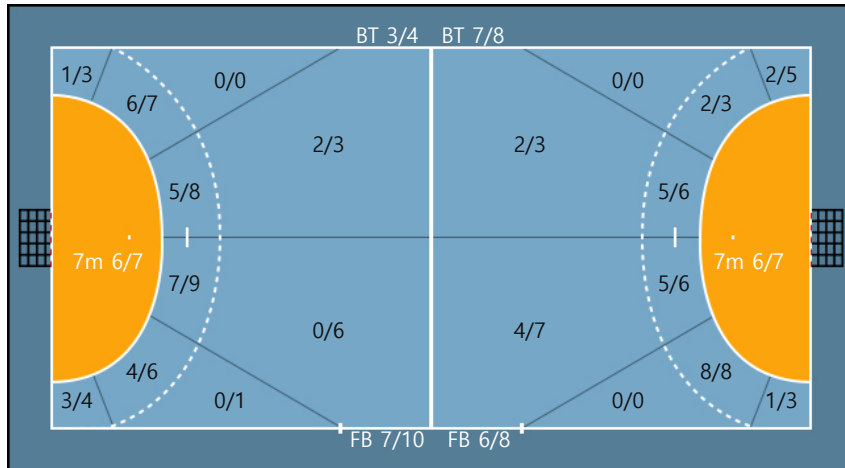

Missed: 1

Team

Goals / Shots

Team		
4/4	0/2	11/13
0/3	0/0	0/0
6/14	0/0	13/16

Missed: 2 Post: 0 Blocked: 0

Offense

Defense

Goalkeepers